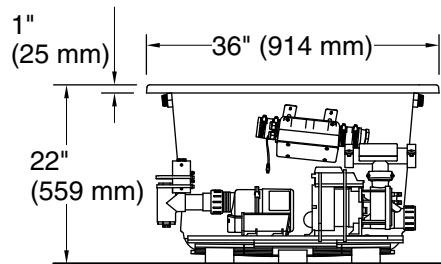

1-1/2" Bath Drain

Required Electrical Service

Three dedicated circuits required, protected with Class A Ground-Fault Circuit-Interrupter (GFCI). Outside North America, this device may be known as a Residual Current Device (RCD).

Blower:	120 V, 15 A, 60 Hz
Air bath, Pump:	120 V, 15 A, 60 Hz
Heater:	120 V, 15 A, 60 Hz

Technical Information

All product dimensions are nominal.

Installation:	Drop-in, Undermount
Basin area, bottom:	44-1/2" x 26-1/2" (1130 mm x 673 mm)
Basin area, top:	60-1/4" x 30-1/4" (1530 mm x 768 mm)
Weight:	182 lbs (82.6 kg)
Minimum floor load:	62.5 lbs/ft² (305.2 kg/m²)
Water depth:	17-3/4" (450 mm)
Water capacity:	102 gal (386.1 L)
Cutout:	Drop-in, 65-1/2" x 35-1/2" (1664 mm x 902 mm)
Electrical component rating:	Blower: 120 V, 10 A, 60 Hz Air bath: 120 V, 5 A, 60 Hz Pump: 120 V, 7 A, 60 Hz Heater: 120 V, 12 A, 60 Hz

Notes

Measure your actual product for rough-in details.

Install this product according to the installation instructions.

The hot water supply should be 70% of the capacity of the bath or greater. Installations will vary.

1-800-4KOHLER (1-800-456-4537)

Kohler Co. reserves the right to make revisions without notice to product specifications.

For the most current Specification Sheet, go to www.kohler.com.

11-13-2021 04:51 - US/CA