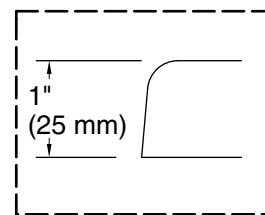

No change in measurements if connected with drain illustrated. (K-7272)

Drop-in Rim Detail

Blower Motor Access
30" (762 mm) W x 15" (381 mm) H Min