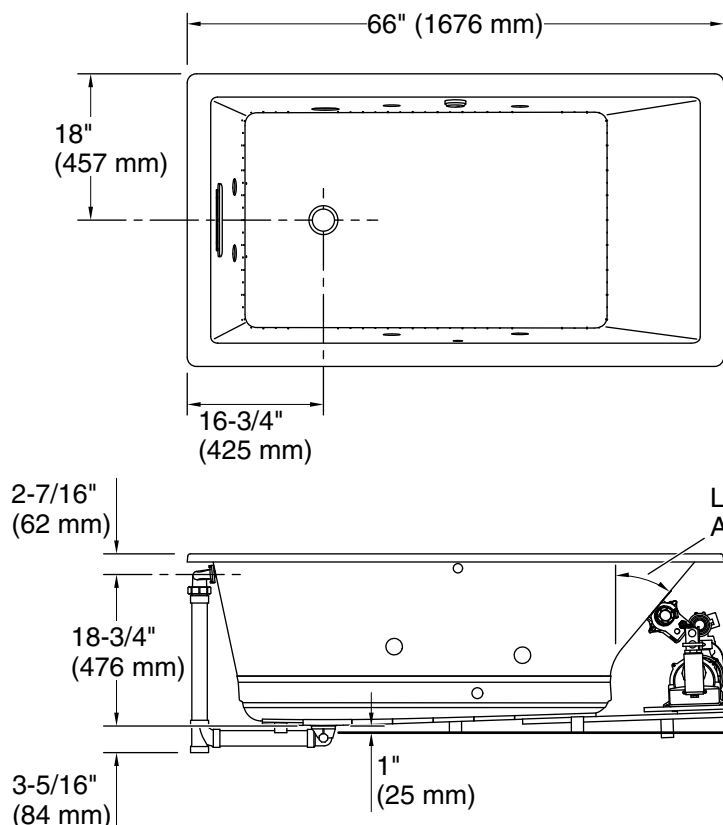

No change in measurements if connected with drain illustrated. (K-7272)

Drop-in Rim Detail

Blower Motor Access
30" (762 mm) W x 15" (381 mm) H Min

1-1/2" Bath Drain

Required Electrical Service

Three dedicated circuits required, protected with Class A Ground-Fault Circuit-Interrupter (GFCI). Outside North America, this device may be known as a Residual Current Device (RCD).

Blower:	120 V, 15 A, 60 Hz
Air bath, Pump:	120 V, 15 A, 60 Hz
Heater:	120 V, 15 A, 60 Hz

Technical Information

All product dimensions are nominal.

Installation:	Drop-in, Undermount
Basin area, bottom:	44-1/2" x 26-1/2" (1130 mm x 673 mm)
Basin area, top:	60-1/4" x 30-1/4" (1530 mm x 768 mm)
Weight:	182 lbs (82.6 kg)
Minimum floor load:	62.5 lbs/ft ² (305.2 kg/m ²)
Water depth:	17-3/4" (450 mm)
Water capacity:	102 gal (386.1 L)
Cutout:	Drop-in, 65-1/2" x 35-1/2" (1664 mm x 902 mm)
Electrical component rating:	Blower: 120 V, 10 A, 60 Hz Air bath: 120 V, 5 A, 60 Hz Pump: 120 V, 7 A, 60 Hz Heater: 120 V, 12 A, 60 Hz

Notes

Measure your actual product for rough-in details.

Install this product according to the installation instructions.

The hot water supply should be 70% of the capacity of the bath or greater. Installations will vary.