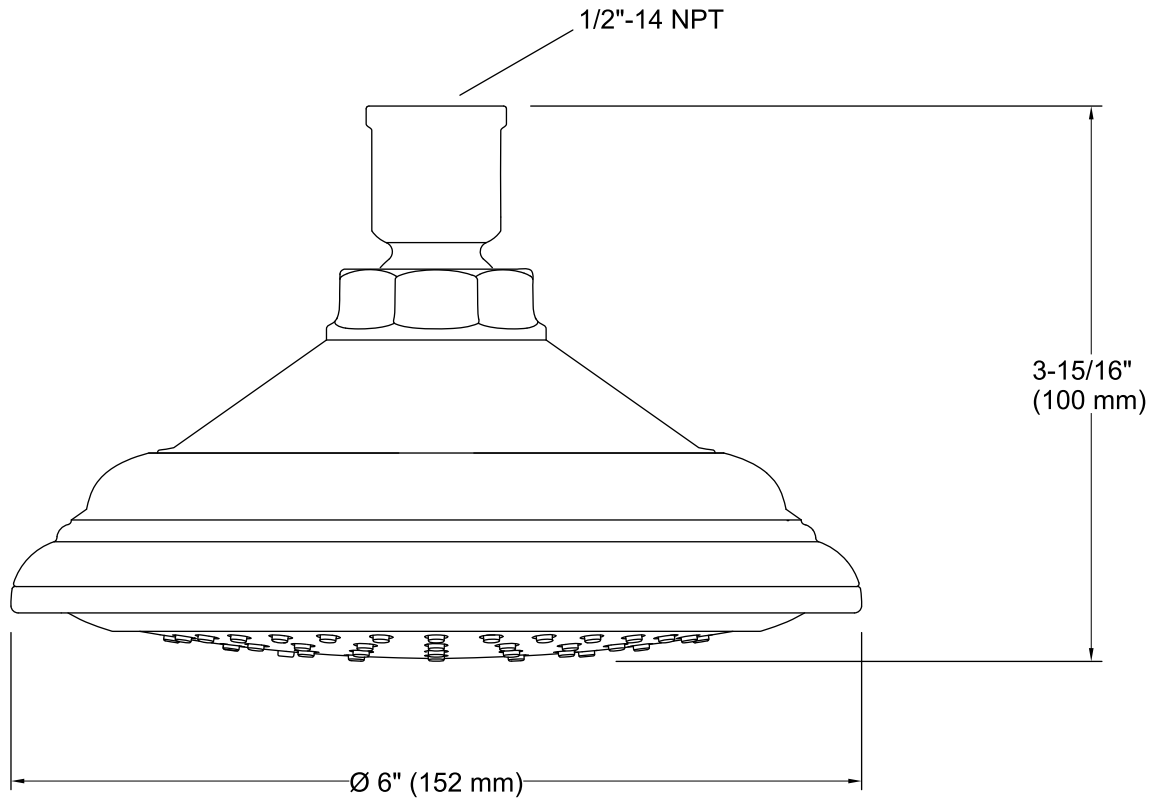

Features

- Single-function showerhead with 66-nozzle 5-1/2" (140 mm) diameter sprayface.
- Katalyst™ Spray Technology with air induction ball joint.
- Optimized sprayface for maximum performance.
- MasterClean™ spray nozzles prohibit mineral buildup for easy cleaning.
- 2.5 gal/min (9.5 l/min) flow rate.

Installation

- 1/2"-14 NPT connection.

Recommended Accessories

K-72775 Shower Arm and Flange

Codes/Standards

ASME A112.18.1/CSA B125.1
DOE - Energy Policy Act 1992

KOHLER® Faucet Lifetime Limited Warranty

See website for detailed warranty information.

Technical Information

All product dimensions are nominal.

Showerhead/Body Spray:

Rated maximum flow: 2.5 gal/min (9.5 l/min)

Notes

Install this product according to the installation guide.