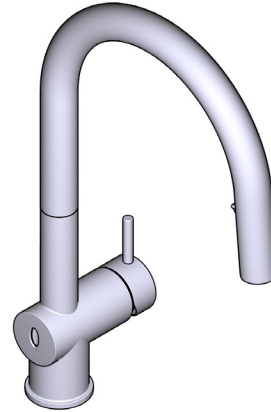

Specifications

DESCRIPTION

- Metal Wand
- Versatile, hands-free convenience in the kitchen
- Allows users to control the faucet in 2 unique ways: Wave Sensor and familiar handle
- Powered by 6 AA batteries or optional AC adapter with power splitter
- High arc spout provides height and reach to fill or clean large pots while pull down wand provides the maneuverability for cleaning or rinsing
- Reflex™ pulldown system offers smooth operation, easy movement and secure docking
- Metal construction with various finishes identified by suffix
- Pulldown spray with 68" braided hose
- Flexible supply lines with 3/8" compression fittings
- Quick connect installation - Duralock™
- Faucet designed for handle to be mounted on right side

OPERATION

- Lever style handle
- Temperature controlled by 100° arc of handle travel
- Operates with less than 5 lbs. of force
- Operates in stream or spray mode in the docked or retracted position

FLOW

- Flow is limited to 1.5 gpm (5.7 L/min) at 60 psi

CARTRIDGE

- Ceramic disc technology
- Non-metallic, non-ferrous, and brass materials
- Single body construction for easy replacement

STANDARDS

- Third party certified to WaterSense®, ASME A112.18.1/CSA B125.1, and all applicable requirements referenced therein
- Certified to NSF 61/9 & 372

Azure™ Touchless Kitchen

Single-Handle High Arc Pulldown Kitchen Faucet

MODELS: AZ211 SERIES

NOTE: THIS FAUCET INSTALLS THROUGH 1 HOLE, 1-1/8" (28mm) MIN. DIA.

U.S.A.
HOUSEOFROHL.COM
1-800-777-9762

QUEBEC / WEST CANADA / ATLANTIC CANADA
HOUSEOFROHL.CA
1-866-473-8442