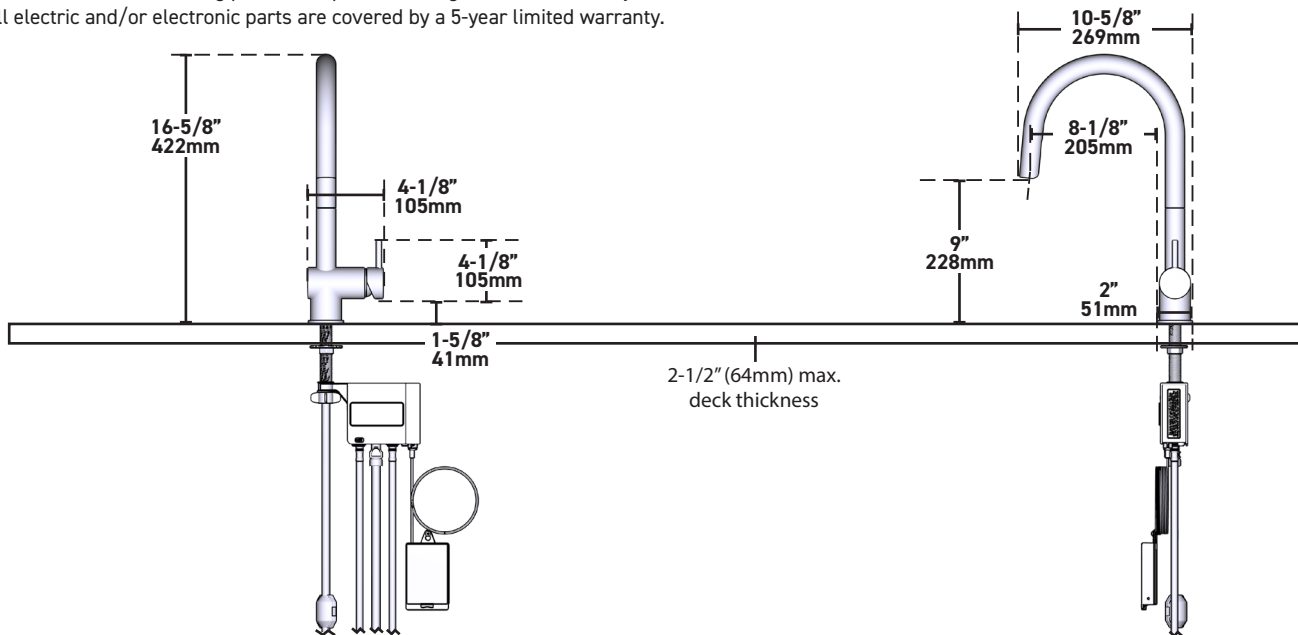

Azure™ Touchless Kitchen

Single-Handle High Arc Pulldown Kitchen Faucet

MODELS: AZ211 SERIES

NOTE: THIS FAUCET INSTALLS THROUGH 1 HOLE, 1-1/8" (28mm) MIN. DIA.

U.S.A.
HOUSEOFROHL.COM
1-800-777-9762

QUEBEC / WEST CANADA / ATLANTIC CANADA
HOUSEOFROHL.CA
1-866-473-8442