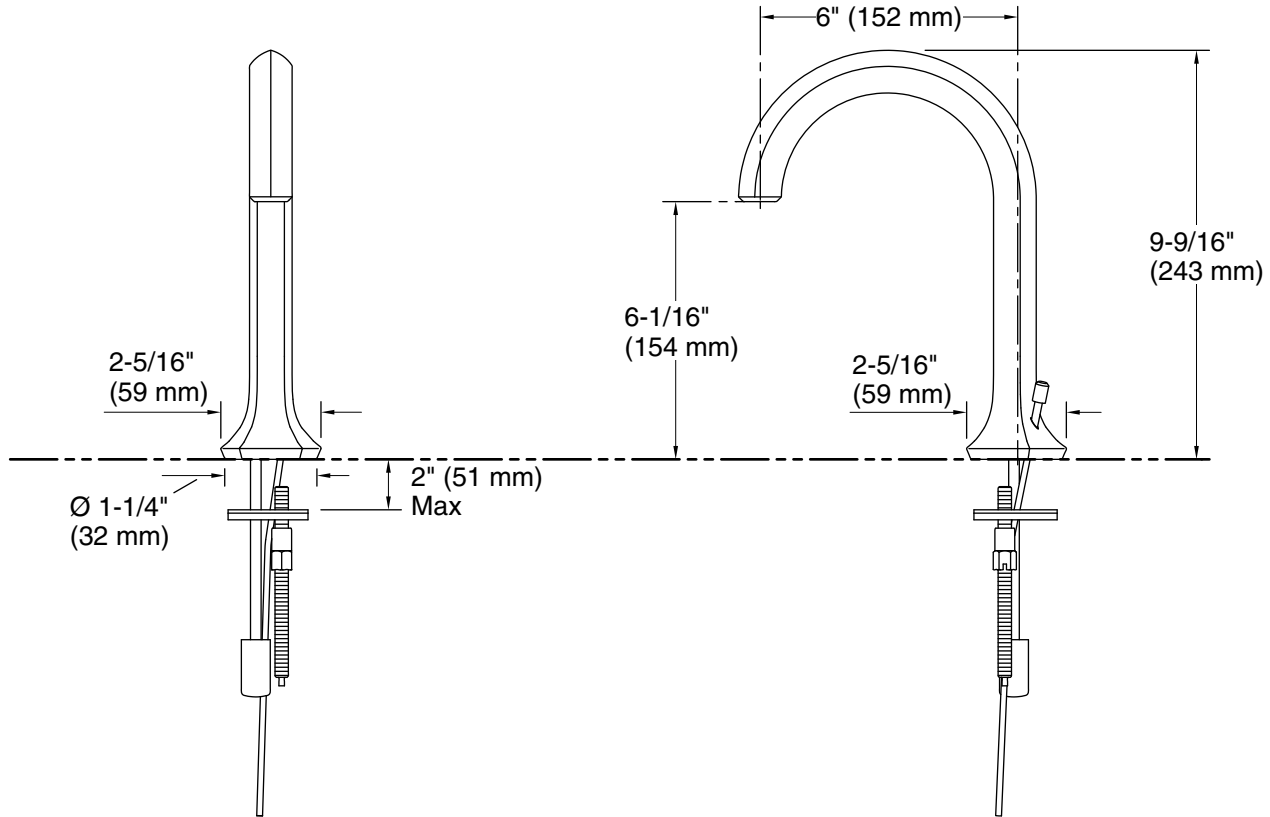

## Features

- 6" (152 mm) spout reach.
- 1.2 gpm (4.5 lpm) maximum flow rate at 60 psi (4.14 bar).
- Laminar flow delivers a graceful stream of water.
- Includes metal pop-up drain with 1-1/4" tailpiece.
- Part of the Occasion bathroom faucet and accessory collection.

## Technical Information

All product dimensions are nominal.

### Spout:

Spout reach: 6" (152 mm)