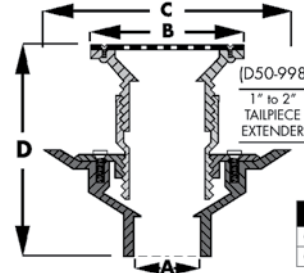

PVC and ABS Residential Shower/Floor Drains

Pages 177-180

SIZES: 2", 2" x 3"

For use in
residential applications.

2" x 3" Shower/Floor Drain

Fits Over 2" or Inside 3" Schedule 40 DWV Pipe

MADE IN THE
USA

- Low profile for first and second floor installations
- Beveled edge allows for recessed installation
- Reversible clamping ring for additional 1/2" height adjustment
- Brass inserts ensure secure clamping of membrane
- Dual weeps holes
- Recessed sump area for added drainage
- D50001 UPC Listed

- Use **D50998** Tailpiece Extension (listed below) when additional height is needed.

| | A | B | C | D |
|--------------|---|--------|--------|-----------------|
| Over 2" pipe | | 4-1/4" | 6-1/2" | 3-1/4" - 4-3/8" |
| Over 3" pipe | | 4-1/4" | 6-1/2" | 3-1/4" - 4-3/8" |

PVC

| PART NO. | STRAINER | REPL. STRAINER | CTN QTY |
|----------|-------------------|----------------|---------|
| D50001 | 4" SS | C60809 | 20 |
| D50002 | 4" PB | C60810 | 20 |
| D50132 | 4" PB cast | C60807 | 20 |
| D50133 | 4" PB cast w/ring | C60807/C60824 | 20 |
| D50130 | 4" NB cast | C60808 | 20 |
| D50131 | 4" NB cast w/ring | C60808/C60825 | 20 |
| D50011 | 4" CP cast | C60806 | 20 |
| D50010 | 4" CP cast w/ring | C60806/C60818 | 20 |
| D50134 | 4" CP cast square | C60812 | 20 |
| D50135 | 4" PB cast square | C60813 | 20 |
| D50120 | PT and 4" SS | C60809 | 1 |
| D50121 | PT and 4" PB | C60810 | 1 |
| D50122 | PT and 4" PB cast | C60807 | 1 |
| D50123 | PT and 4" CP cast | C60806 | 1 |
| D50124 | 4" CP cast | C60808 | 1 |

| Square | | | |
|----------|------|----------------------------|----------|
| PART NO. | SIZE | DESCRIPTION | CTN/MSTR |
| C60888 | 4" | SS stamped square coverall | 1/100 |
| C60812 | 4" | CP cast square coverall | 1/100 |
| C60813 | 4" | PB cast square coverall | 1/100 |
| C60810 | 4" | PB PVD finish coverall | 1/400 |