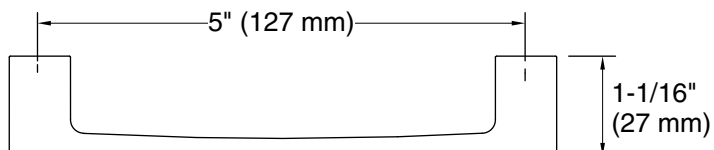

Technical Information

All product dimensions are nominal.

Installation Type: Cabinet mount

Material: Zinc

Notes

Install this product according to the installation instructions.