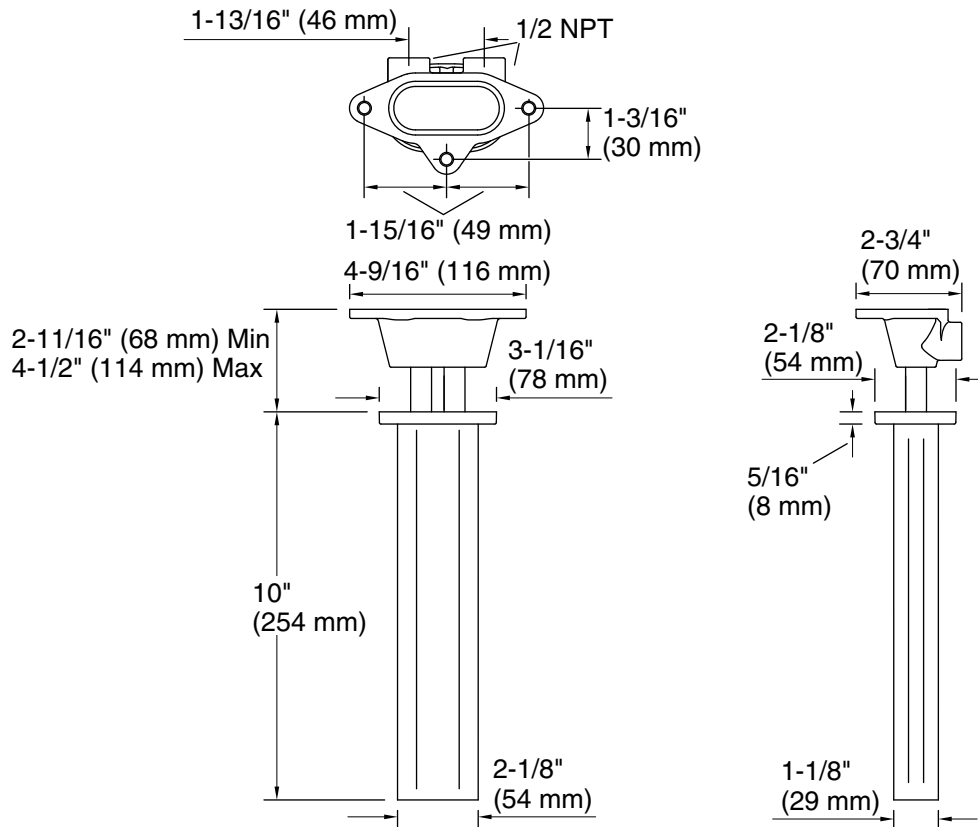

### Features

- Compatible only with two-function rainheads.
- 10" (254 mm) rainhead arm.

### Installation

- 1/2-14 NPT inlet threads.
- Outlet connections slip-fit to rainhead.
- Ceiling-mount.

### Technical Information

All product dimensions are nominal.