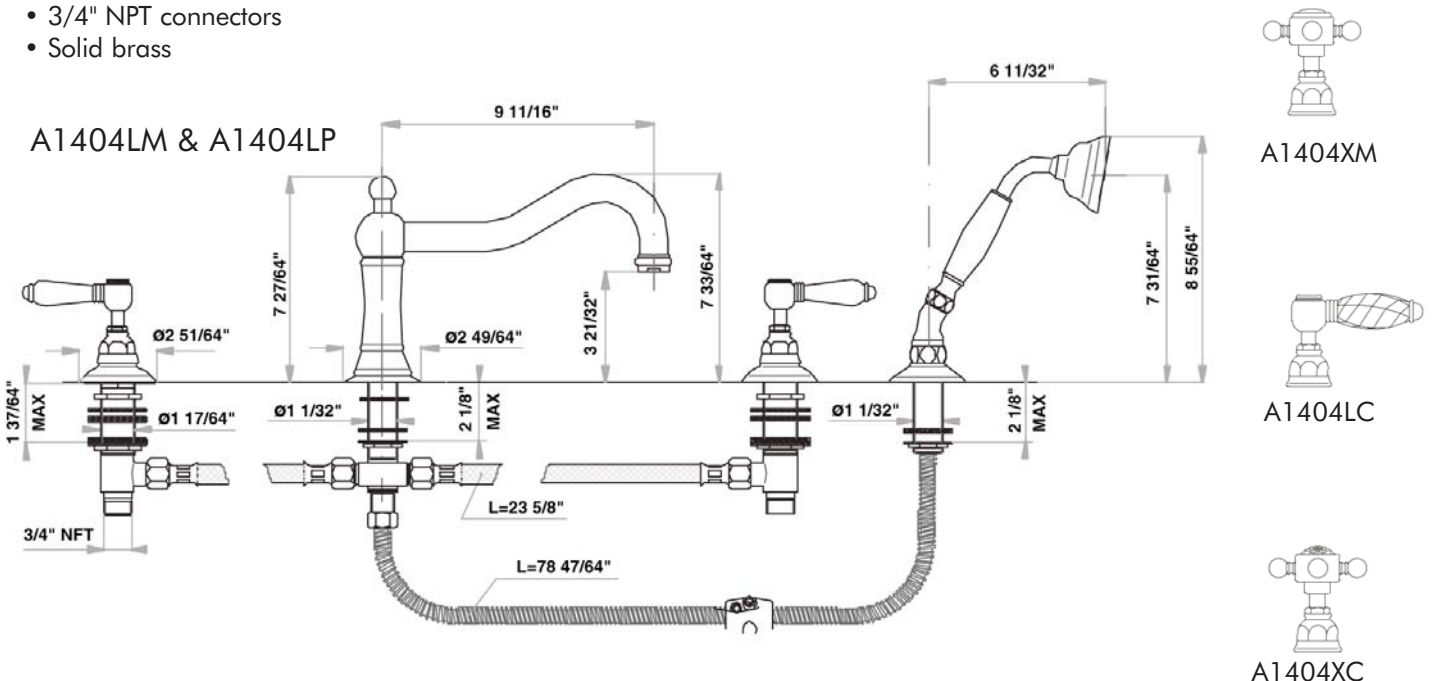

WARRANTY

- Limited Lifetime*
- No Warranty on Tuscan Brass Finish (TCB)