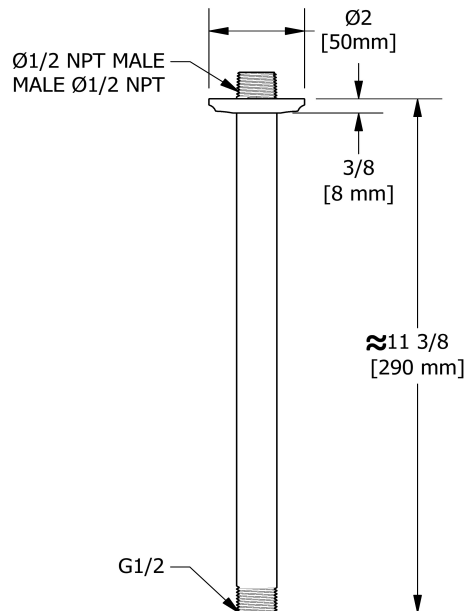

Sizes, models and finishes may differ from those presented.

Warranty

This **Riobel Inc.** product you have purchased carries a Limited Lifetime Warranty on the chrome, PVD finish, blacks and all working parts and is guaranteed from the initial purchase date against all manufacturing defects. All other finishes, including plastic components, are guaranteed for one year. All electric and/or electronic parts are covered by a 5-year limited warranty.

Customer Service

Ontario, West Canada : 888-287-5354 Quebec, Maritimes, United States : 866-473-8442