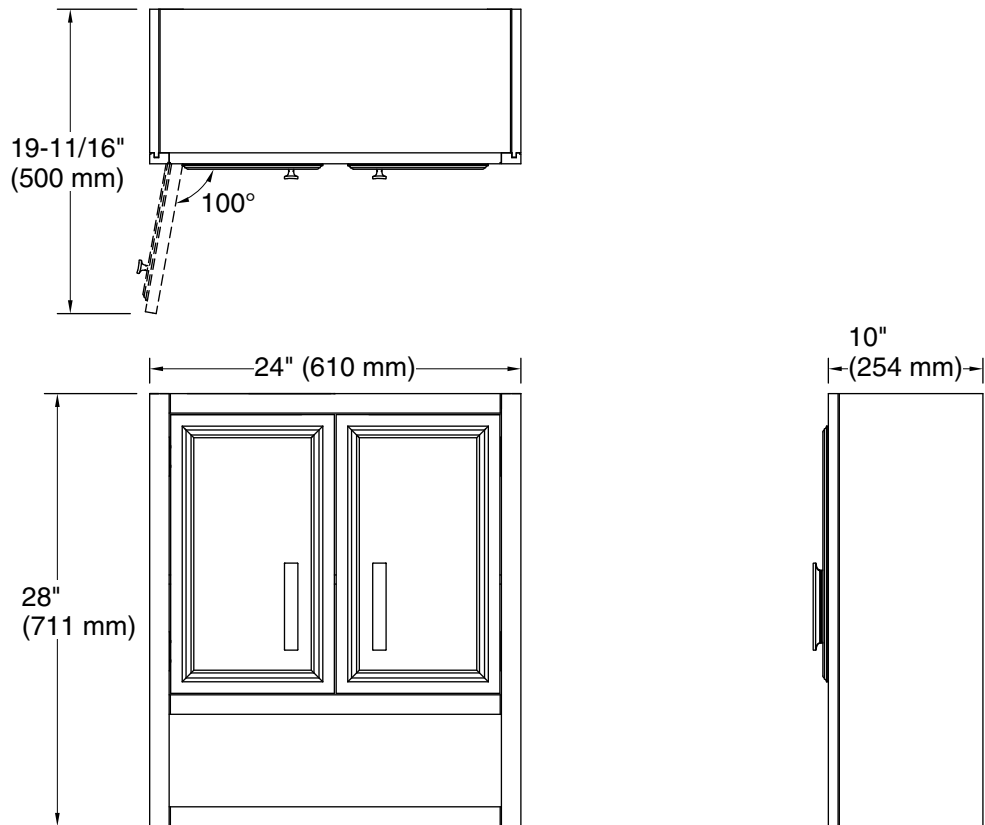

## Features

- Open shelf offers easy access to storage, while interior shelf provides ample space for extra toilet paper.
- Three-way adjustable soft-close door hinges with 100° opening capability for easy cabinet access.
- Finish-matched 10"-deep cabinet interior.
- Customize your storage with optional accessories such as floor liners, drawer organizers, and perfectly sized containers (sold separately).
- Coordinates with K-33550 upgraded hardware finishes (sold separately).

## Included Components

Additional Components:

Wall-mounting hardware

### Technical Information

All product dimensions are nominal.