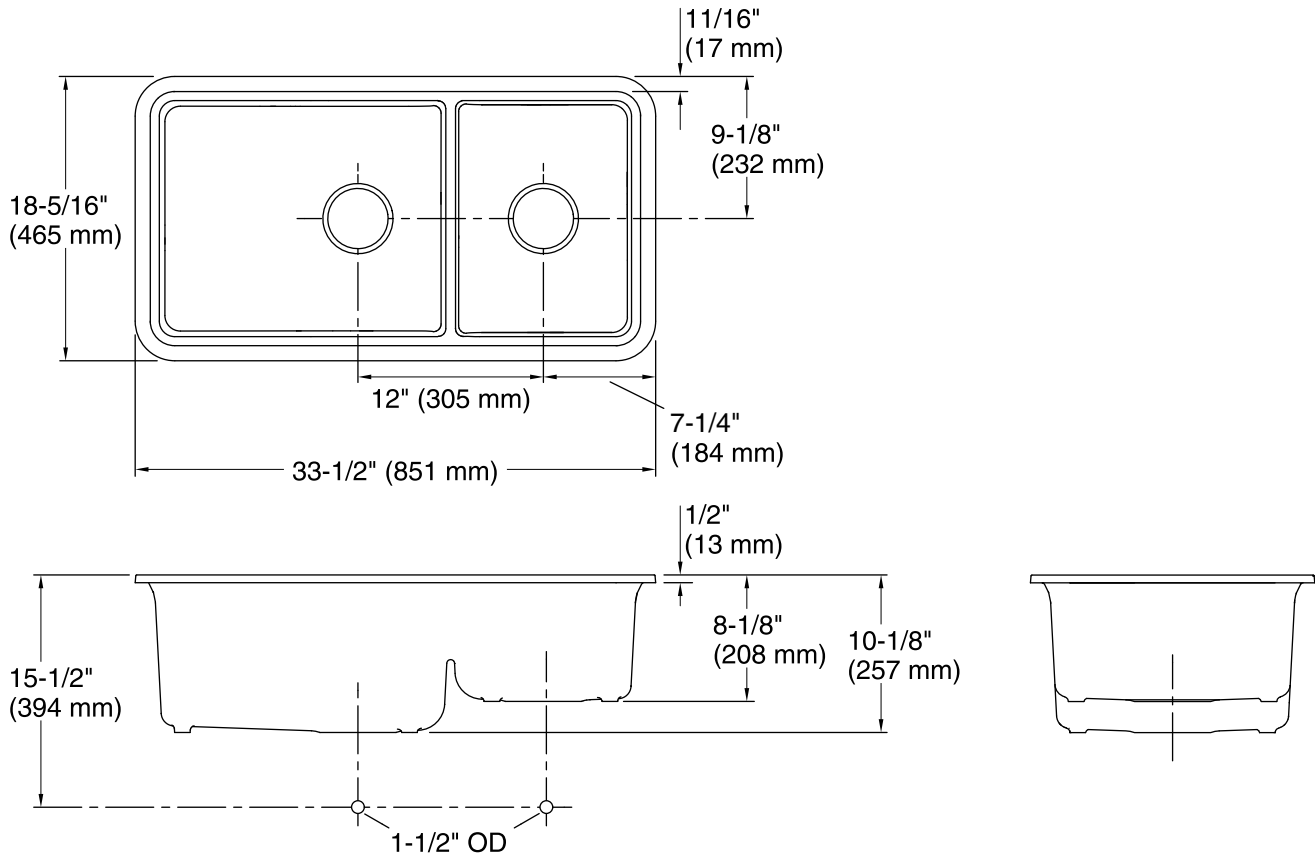

Technical Information

All product dimensions are nominal.

Bowl configuration:	Off-set Large/small
Installation:	Under-mount
Min. base cabinet width:	36" (914 mm)
Bowl area (Left):	Length: 18-7/16" (468 mm) Width: 15-3/16" (386 mm) Bowl depth: 9-1/2" (241 mm) Water depth: 9-1/2" (241 mm)
Bowl area (Right):	Length: 11-5/16" (288 mm) Width: 15-3/16" (386 mm) Bowl depth: 7-1/2" (191 mm) Water depth: 7-1/2" (191 mm)
Drain hole:	3-7/8" (98 mm)
Template:	1256394-7, required, included

Notes

Install this product according to the installation instructions.