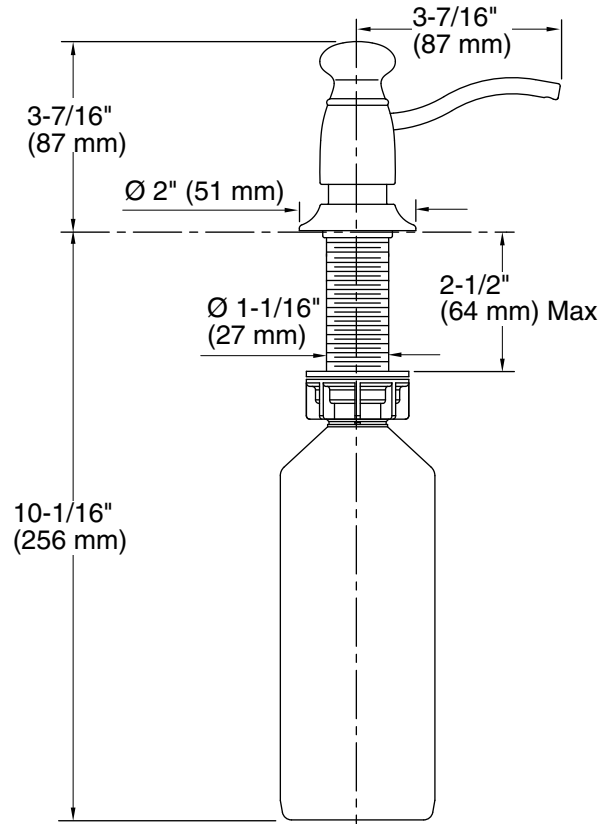

## Features

- Holds up to 16 ounces of soap or lotion; refillable from top.
- Clamshell packed.
- Coordinates with traditional-style faucets.

### Technical Information

All product dimensions are nominal.

Material: Brass