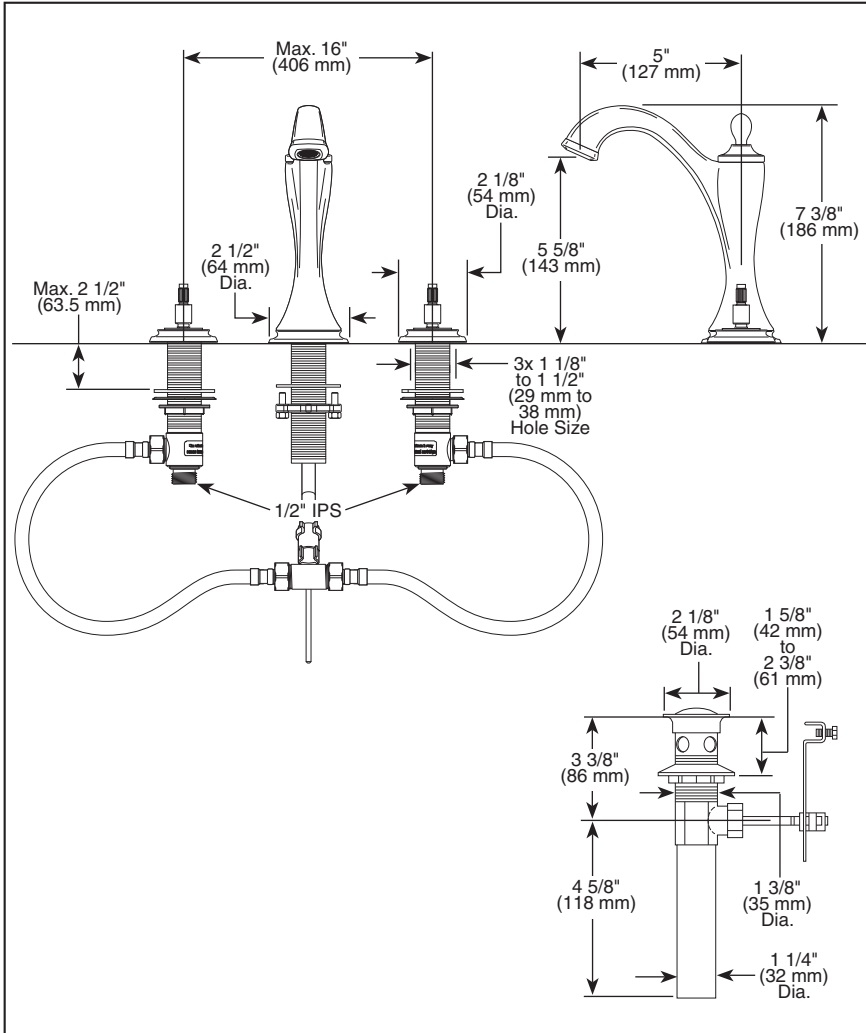

65385LF-▲LHP

Submitted Model No.: \_\_\_\_\_

Specific Features: \_\_\_\_\_

▲ Designate proper finish suffix

## WIDESPREAD LAVATORY FAUCETS

- Charlotte™ Bath Collection
- Two Handle Deck Mount
- 3 Hole Sink Applications
- 6"-16" Centers

### STANDARD SPECIFICATIONS:

- Two handle lavatory faucet for concealed mounting on 3 hole applications.
- Widespread 6" to 16" centers.
- 5" (127 mm) long, 7 3/8" (186 mm) high rigid spout.
- LHP - Less Handle Program. See handle options below.
- Control mechanism shall be of the rotating ceramic cylinder type with 90° (1/4 turn) rotation.
- Metal drain with pop-up type fitting with plated flange and stopper.
- Maximum flow rate 1.5 gpm @ 60 PSI.