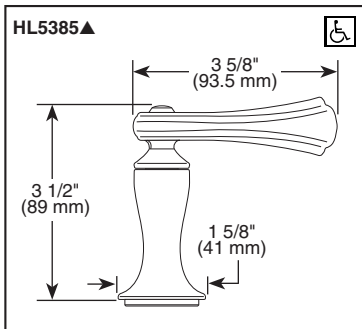

65385LF-▲LHP

Submitted Model No.: \_\_\_\_\_

Specific Features: \_\_\_\_\_

▲ Designate proper finish suffix

## WIDESPREAD LAVATORY FAUCETS

- Charlotte™ Bath Collection
- Two Handle Deck Mount
- 3 Hole Sink Applications
- 6"-16" Centers

### STANDARD SPECIFICATIONS:

- Two handle lavatory faucet for concealed mounting on 3 hole applications.
- Widespread 6" to 16" centers.
- 5" (127 mm) long, 7 3/8" (186 mm) high rigid spout.
- LHP - Less Handle Program. See handle options below.
- Control mechanism shall be of the rotating ceramic cylinder type with 90° (1/4 turn) rotation.
- Metal drain with pop-up type fitting with plated flange and stopper.
- Maximum flow rate 1.5 gpm @ 60 PSI.