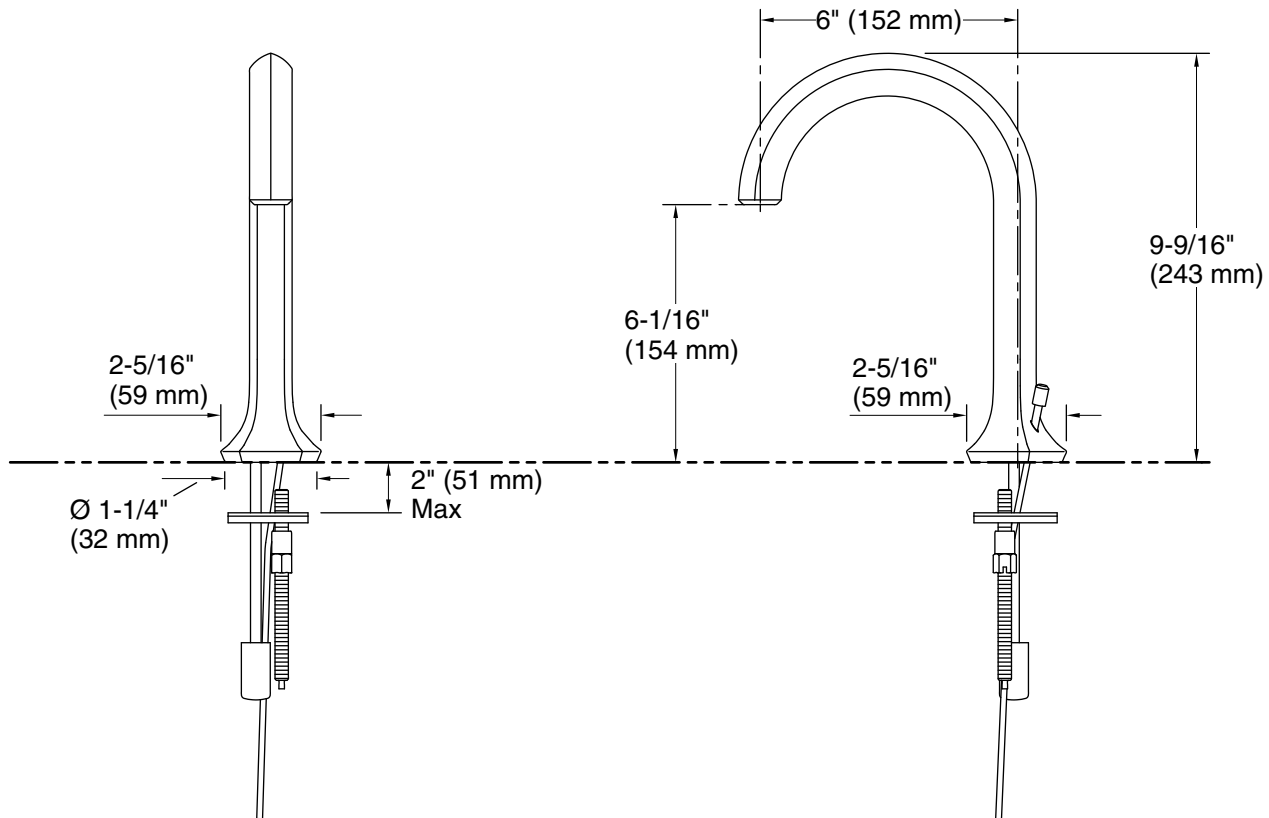

KOHLER® Faucets Bathroom sink faucet spout with Cane design, 1.2 gpm Occasion™ K-27008

Features

- 6" (152 mm) spout reach
- 1.2 gpm (4.5 lpm) maximum flow rate at 60 psi (4.14 bar)
- Laminar flow delivers a graceful stream of water
- Metal pop-up drain with lift rod and 1-1/4" tailpiece
- Part of the Occasion bathroom faucet and accessory collection

Material

- Premium metal construction for durability and reliability
- KOHLER finishes resist corrosion and tarnishing

Installation

- For 8" - 16" (203 - 406 mm) centers
- Deck-mount

Required Products/Accessories

THE BOLD LOOK
OF **KOHLER**®

KOHLER Faucets Bathroom sink faucet spout with Cane design, 1.2 gpm

Occasion™

K-27008

Technical Information

All product dimensions are nominal.

Faucet:

Flow rate: 1.2 gal/min (4.5 l/min)

Pressure: 60 psi (4.1 bar)

Drain included: Yes

Drain with overflow: Yes

Spout:

Spout reach: 6" (152 mm)

Notes

Install this product according to the installation instructions.

1-800-4KOHLER (1-800-456-4537)