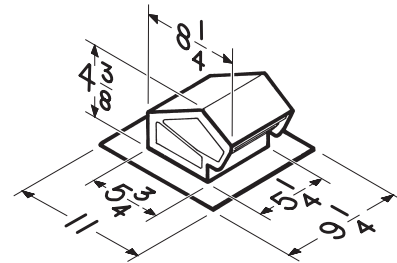

ROOF CAPS

Model 437

- For pitched roof installation
- High-capacity design - up to 1200 CFM
- 24 GA. CRCQ steel, black powder coat paint finish
- Built-in spring-loaded backdraft damper and bird screen
- For 8-in. to 10-in. round duct