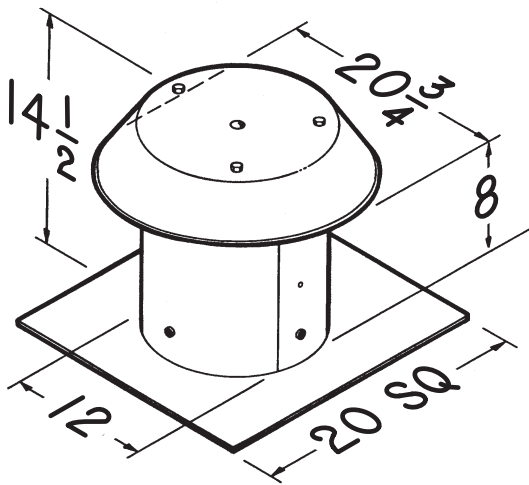

Model 612

- For flat roof installation
- .025 Aluminum - natural finish
- Built-in bird screen
- For up to 12" round duct