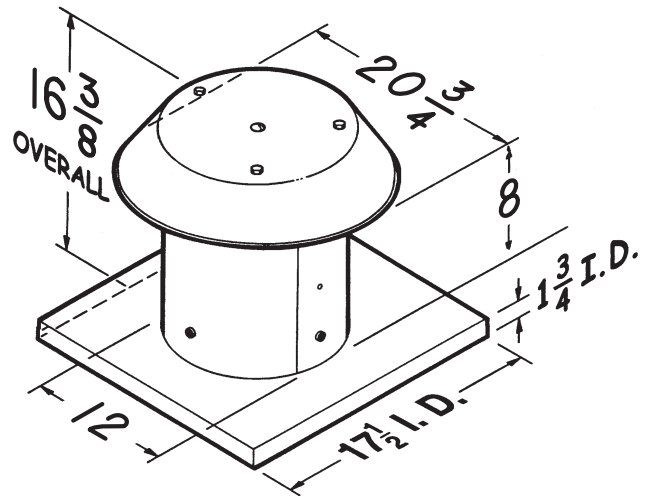

Model 612CM

- For curb mount installation
- Other features same as Model 612

BROAN® NuTone®

Broan-NuTone LLC Hartford, Wisconsin www.broan-nutone.com 800-558-1711
Venmar Ventilation ULC Drummondville (Quebec) www.broan.ca 877-896-1119