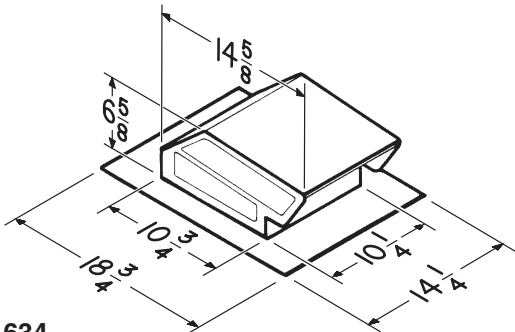

Model 636AL

- Same as Model 636 .025 - in Aluminum
- Natural finish

Model 634

- For pitched roof installation
- 24 GA. CRCQ steel, black powder coat paint finish
- Built-in backdraft damper and bird screen
- For 3 1/4" x 10" or up to 8" round duct

Model 634M

- Same as Model 634 except with 6" round duct collar

Model 644

- Same as Model 634 except .025 aluminum
- Natural finish

Model 443 Flexible Roof Ducting Kit

- Includes 8 ft. of 4", flexible, vinyl ducting, 4" diameter metal duct connector, 2 duct clamps, 4" to 3" reducer and Model 636 Roof Cap

Model RVK1A Flexible Roof Ducting Kit

- Includes 8 ft. of 4", flexible, 2-ply metallic laminate ducting, 4" diameter metal duct connector, 2 duct clamps, 4" to 3" reducer and Model 636 Roof Cap
- Duct conforms to UL181 Class 1 air connector requirements
- Not recommended for dryer venting

Broan-NuTone LLC Hartford, Wisconsin www.broan-nutone.com 800-558-1711
Venmar Ventilation ULC Drummondville (Quebec) www.broan.ca 877-896-1119

REFERENCE	QTY.	REMARKS	Project
			Location
			Architect
			Engineer
			Contractor
			Submitted by Date