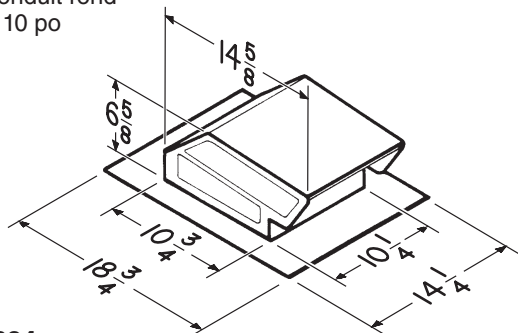

Modèle 634

- Pour l'installation de toits inclinés
- Acier laminé à froid calibre 24 de qualité commerciale, fini noir revêtement en poudre
- Clapet antirefoulement à ressort et grillage aviaire intégrés
- Pour conduit de 3 1/4 po x 10 po ou conduit rond de 8 po maximum

Modèle 634M

- Identique au modèle 634, mais muni d'un collier de conduit rond de 6 po

Modèle 644

- Identique au modèle 634, mais en aluminium 0,025
- Fini naturel