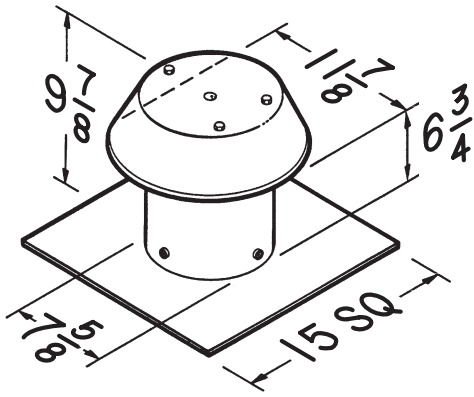

Model 611

- For flat roof installation
- .025 Aluminum - natural finish
- Built-in bird screen
- For up to 8" round duct