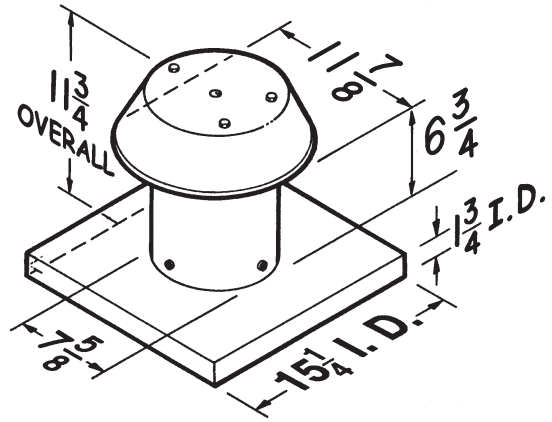

Model 611CM

- For curb mount installation
- Other features same as Model 611