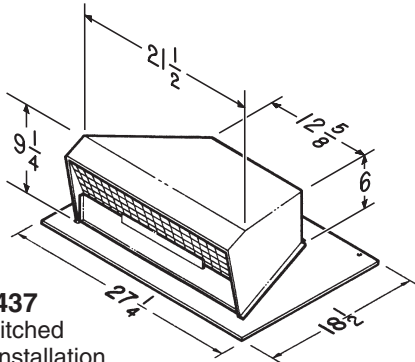

ROOF CAPS

Model 437

- For pitched roof installation
- High-capacity design - up to 1200 CFM
- 24 GA. CRCQ steel, black powder coat paint finish
- Built-in spring-loaded backdraft damper and bird screen
- For 8-in. to 10-in. round duct