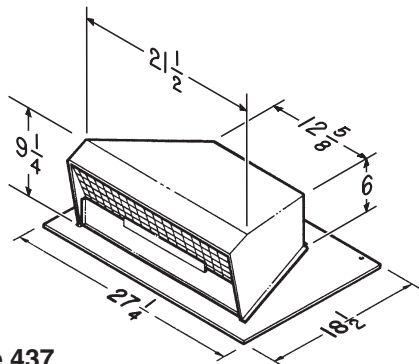

CAPUCHONS DE TOIT

Modèle 437

- Pour l'installation de toits inclinés
- Conception haute capacité - jusqu'à 1200 CFM
- Acier laminé à froid calibre 24 de qualité commerciale, fini noir revêtement en poudre
- Clapet antirefoulement à ressort et grillage aviaire intégrés
- Pour conduit rond 8 po à 10 po