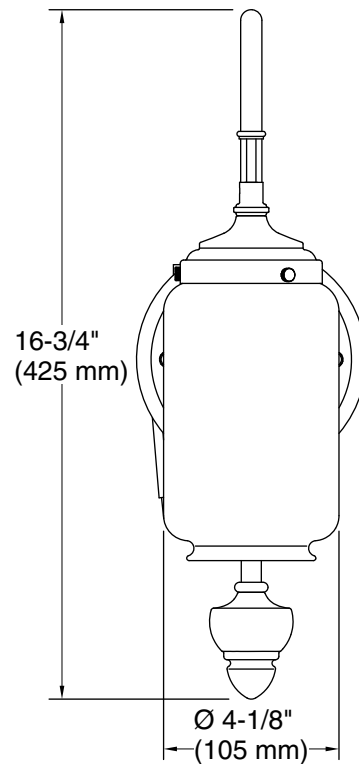

Technical Information

All product dimensions are nominal.

Installation Type:	Wall-mount
Material:	Brass, Glass, Zinc
Number of Lights:	1
Lighting Type:	Socket-based
Socket Type:	E-26 Medium
Shade Type:	Glass - clear
Hanging Type:	Adjustable pulley

Notes

Install this product according to the installation instructions.