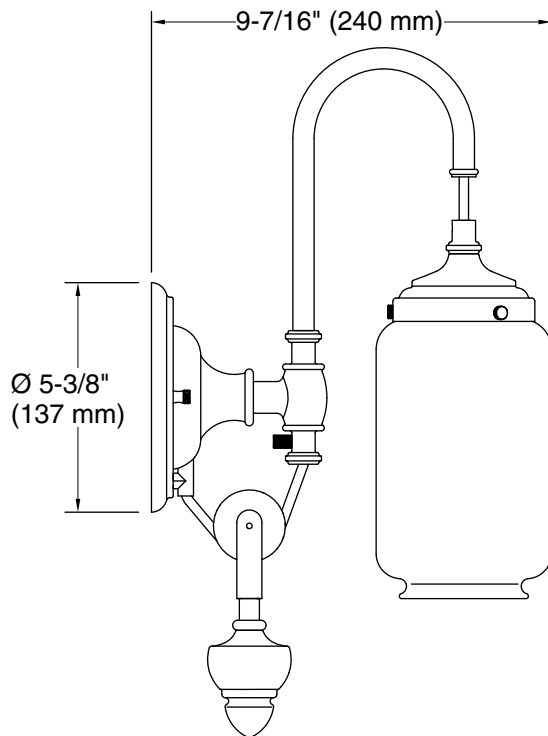

Technical Information

All product dimensions are nominal.

Installation Type:	Wall-mount
Material:	Brass, Glass, Zinc
Number of Lights:	1
Lighting Type:	Socket-based
Socket Type:	E-26 Medium
Shade Type:	Glass - clear
Hanging Type:	Adjustable pulley

Notes

Install this product according to the installation instructions.