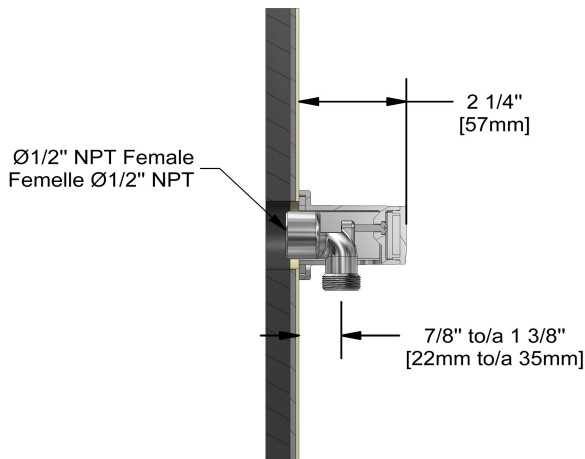

Sizes, models and finishes may differ from thoses presented.

Warranty

This **Riobel Inc.** product you have purchased carries a Limited Lifetime Warranty on the chrome, PVD finish, blacks and all working parts and is guaranteed from the initial purchase date against all manufacturing defects. All other finishes, including plastic components, are guaranteed for one year. All electric and/or electronic parts are covered by a 5-year limited warranty.

Customer Service

Ontario, West Canada : 888-287-5354 Quebec, Maritimes, United States : 866-473-8442

2020.11.26