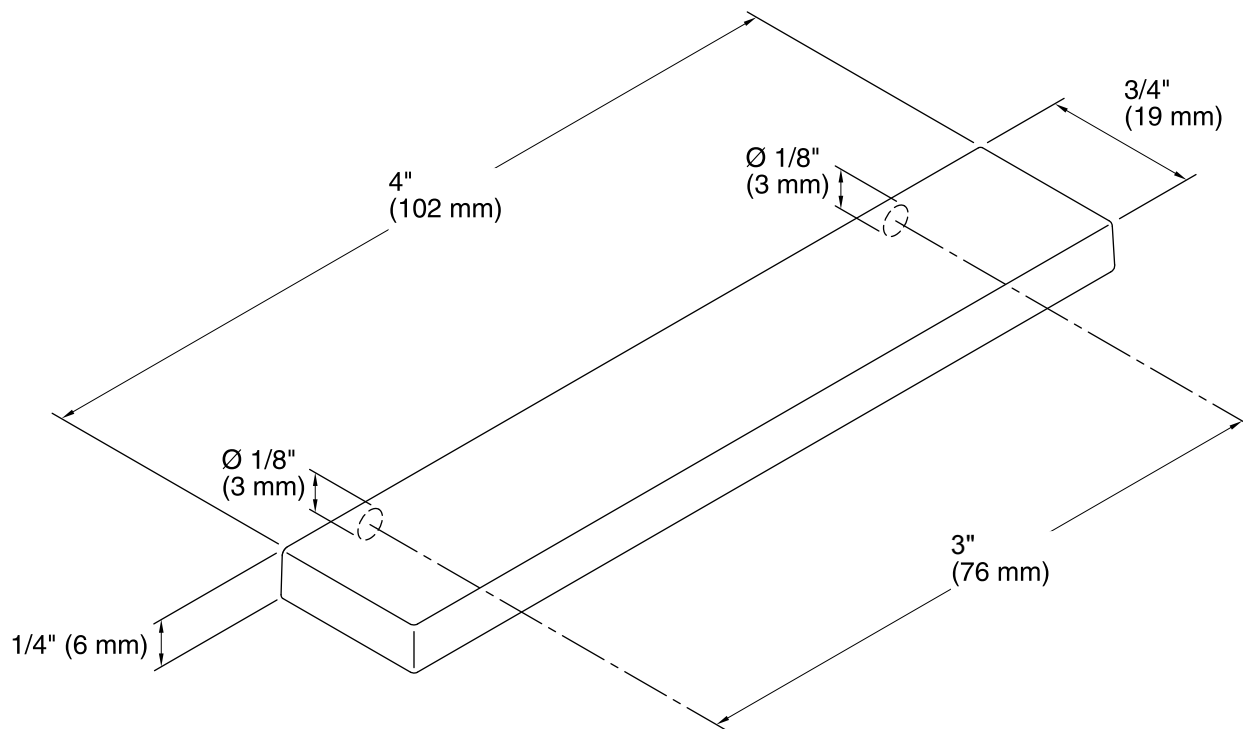

See website for detailed warranty information.

Available Color/Finishes

Color tiles intended for reference only.

Color	Code	Description
NA	HF1	Chrome
	HF2	Brushed
	HF3	Black

Technical Information

All product dimensions are nominal.