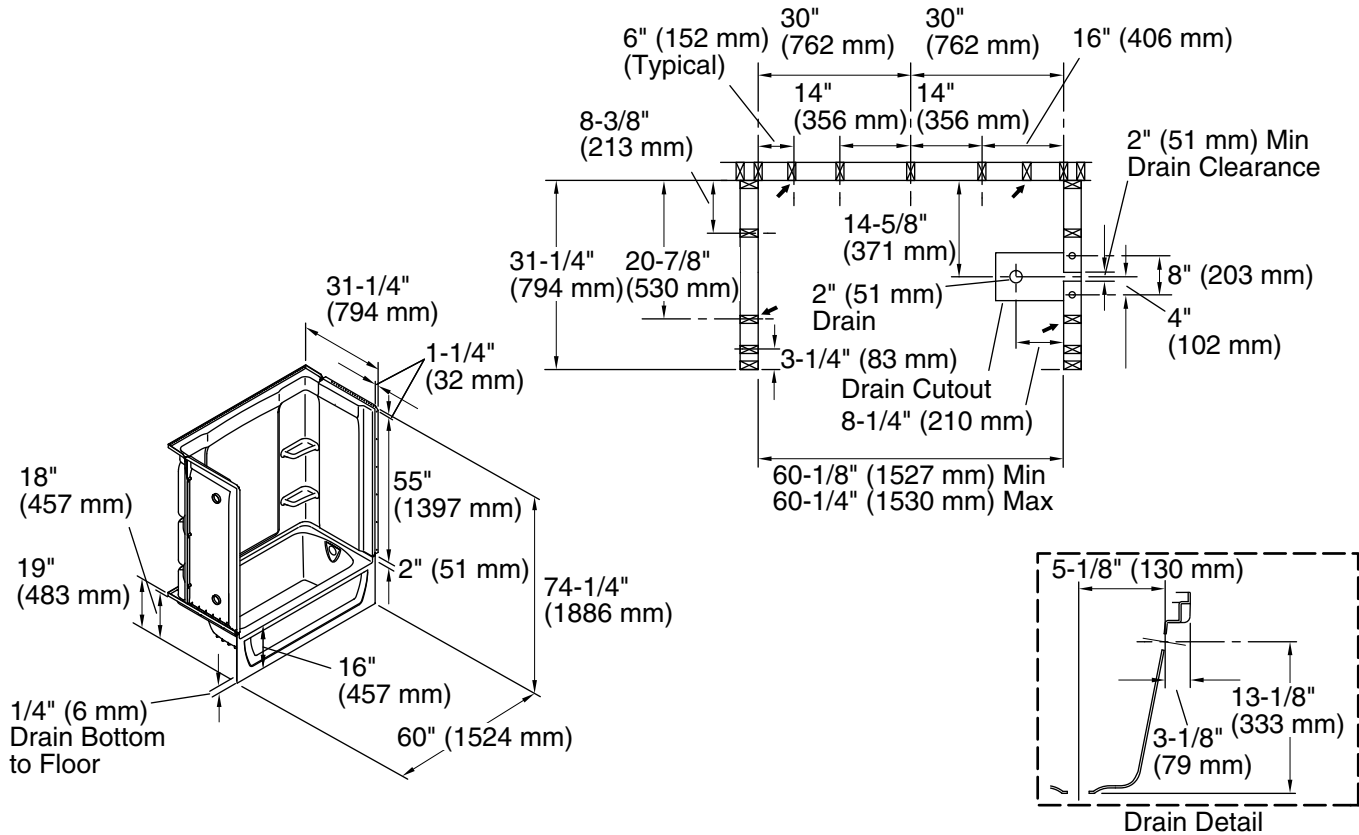

K-23733 Vikrell® cleaner

Included Components

Product consists of:

71374100 60" x 30" bath/shower wall set

71171120 60" bath

Codes/Standards

CSA B45.5/IAPMO Z124

ASTM E162

8-22-2020 13:22 - US

Technical Information

All product dimensions are nominal.

- Installation: Three-wall alcove
- Drain location: Right
- Basin area, bottom: 45" x 20" (1143 mm x 508 mm)
- Basin area, top: 53" x 23" (1346 mm x 584 mm)
- Water depth: 11-1/4" (286 mm)
- Water capacity: 44 gal (166.6 L)
- Minimum flat for door: 2-3/4" (70 mm)
- Maximum door height: 56-3/4" (1441 mm)
- Maximum door width: 57-11/16" (1465 mm)