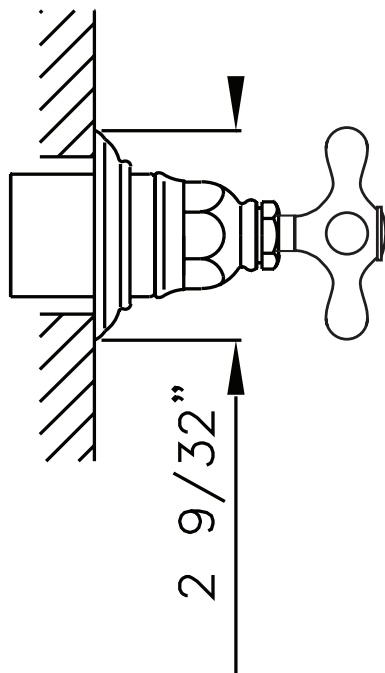

WARRANTY

- Limited Lifetime*
- *No warranty on Tuscan Brass finish

A2912XM

A2912LM