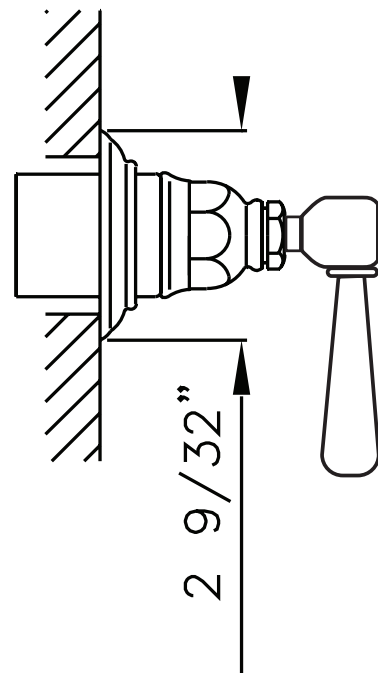

VERONA TRIM ONLY FOR 3/4" VOLUME CONTROL AND 4 - PORT DEDICATED DIVERTER

ROHL Country Bath Collection

A2912LM (Metal Lever)

A2912XM (Cross Handle)

FEATURES

- Trim set with escutcheon, dome, and handle only to:
  - A4911BO 3/4" volume control rough
  - R1040R 3/4" volume control rough
  - R1062BO dedicated 4-port, 3-way diverter rough
- **Must order rough to complete**
- All components made of brass

COLORS/FINISHES

- Polished Chrome
- Polished Nickel
- Satin Nickel
- Tuscan Brass
- Inca Brass

WARRANTY

- Limited Lifetime*
- *No warranty on Tuscan Brass finish

A2912LM