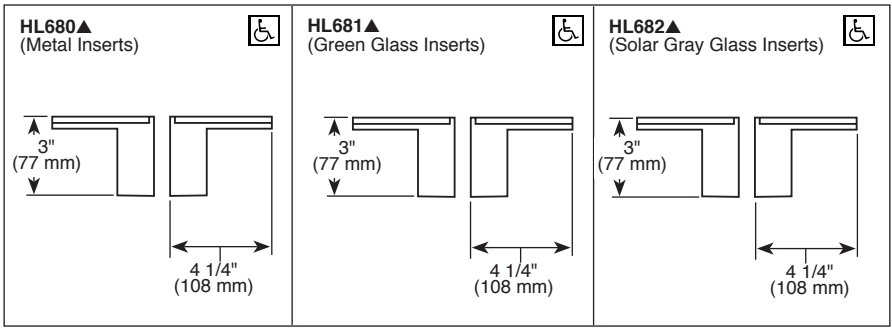

Submitted Model No.: _____
 Specific Features: _____

▲ Designate proper finish suffix

BRIZO®

ROMAN TUB/WHIRLPOOL FAUCET TRIM

- Siderna® Bath Collection
- Three Hole Installation (T67380)
- Four Hole Installation (T67480)
- Rough-In Kit Must Also be Ordered to Complete Installation (R64707 for four hole and R62707 for three hole)

- STANDARD SPECIFICATIONS:**
- Trim Only for two handle Roman Tub faucet for concealed mounting.
 - 10 15/16" (278 mm) long, 9 3/4" (248 mm) high slip-on rigid spout.
 - Temperature and volume controlled with handles.
 - Rough-In kit must also be ordered to complete installation (R64707 for four hole and R62707 for three hole). There are separate specification sheets on each rough-in kit if more details are required.
 - Handshower includes double check valves for backflow prevention (T67480 & T67481).
 - Handshower flows 2.0 gpm @ 80 psi.
 - Minimum 5" (127 mm) to maximum 8" (203 mm) distance between holes.
 - Accommodates up to 2 1/2" deck thickness.
 - Handles sold separately.
 - 60" - 82" (1524 mm - 2083 mm) stretchable finished metal hose.