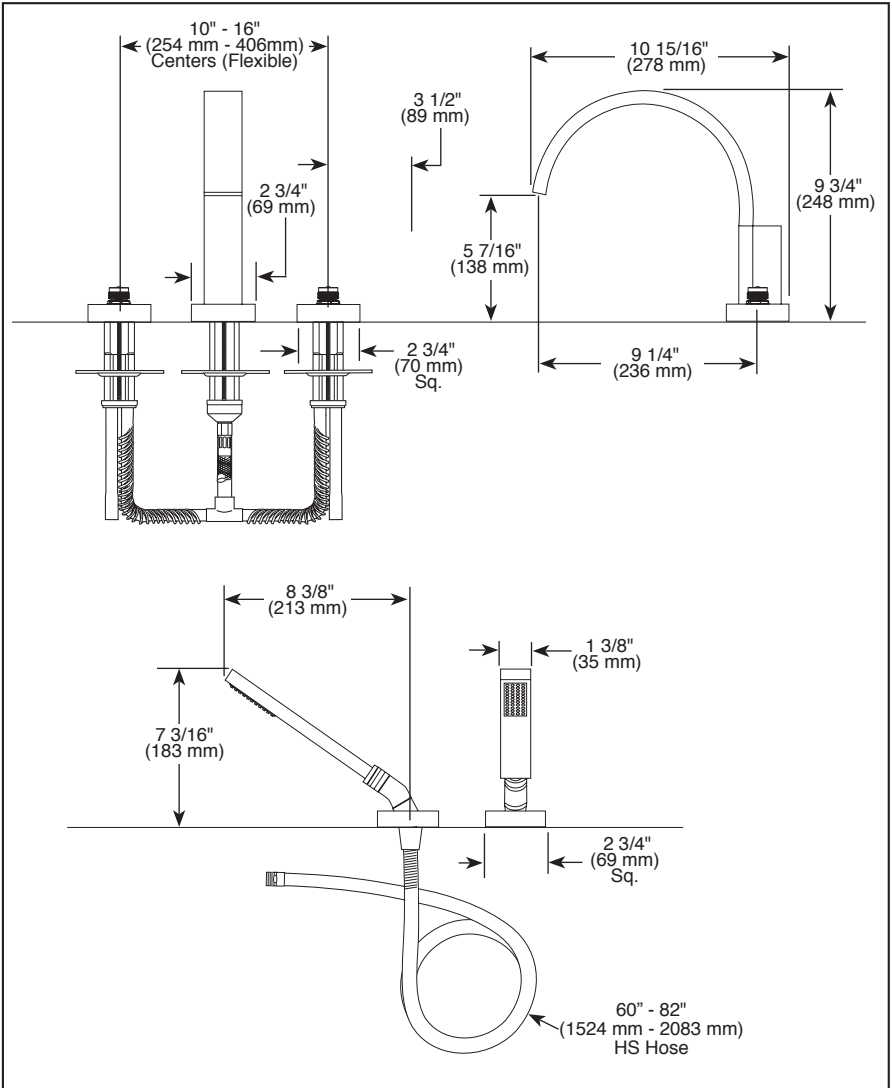

Submitted Model No.: _____
 Specific Features: _____

▲ Designate proper finish suffix

BRIZO®

ROMAN TUB/WHIRLPOOL FAUCET TRIM

- Siderna® Bath Collection
- Three Hole Installation (T67380)
- Four Hole Installation (T67480)
- Rough-In Kit Must Also be Ordered to Complete Installation (R64707 for four hole and R62707 for three hole)

- STANDARD SPECIFICATIONS:**
- Trim Only for two handle Roman Tub faucet for concealed mounting.
 - 10 15/16" (278 mm) long, 9 3/4" (248 mm) high slip-on rigid spout.
 - Temperature and volume controlled with handles.
 - Rough-In kit must also be ordered to complete installation (R64707 for four hole and R62707 for three hole). There are separate specification sheets on each rough-in kit if more details are required.
 - Handshower includes double check valves for backflow prevention (T67480 & T67481).
 - Handshower flows 2.0 gpm @ 80 psi.
 - Minimum 5" (127 mm) to maximum 8" (203 mm) distance between holes.
 - Accommodates up to 2 1/2" deck thickness.
 - Handles sold separately.
 - 60" - 82" (1524 mm - 2083 mm) stretchable finished metal hose.

- COMPLIES WITH:**
- ASME A112.18.1 / CSA B125.1
 - Indicates compliance to ICC/ANSI A117.1 - Valve control only.

Delta reserves the right (1) to make changes in specifications and materials, and (2) to change or discontinue models, both without notice or obligation. Dimensions are for reference only. See current full-line price book or www.brizo.com for finish options and product availability.
 BSP-B-T67380-LHP Rev. F