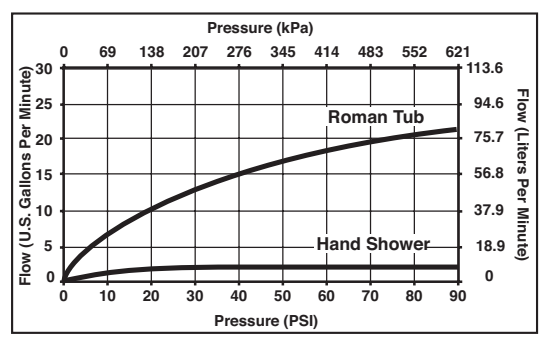

Delta reserves the right (1) to make changes in specifications and materials, and (2) to change or discontinue models, both without notice or obligation. Dimensions are for reference only. See current full-line price book or www.brizo.com for finish options and product availability.
BSP-B-T67380-LHP Rev. F