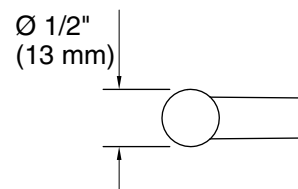

Technical Information

All product dimensions are nominal.

Installation Type: Cabinet mount

Material: Zinc

Notes

Install this product according to the installation instructions.

CAUTION: Risk of personal injury. Do not install these products in any area where they are likely to be used inadvertently as a grab bar or support bar. These products are not designed or intended for use as a grab bar or support bar.