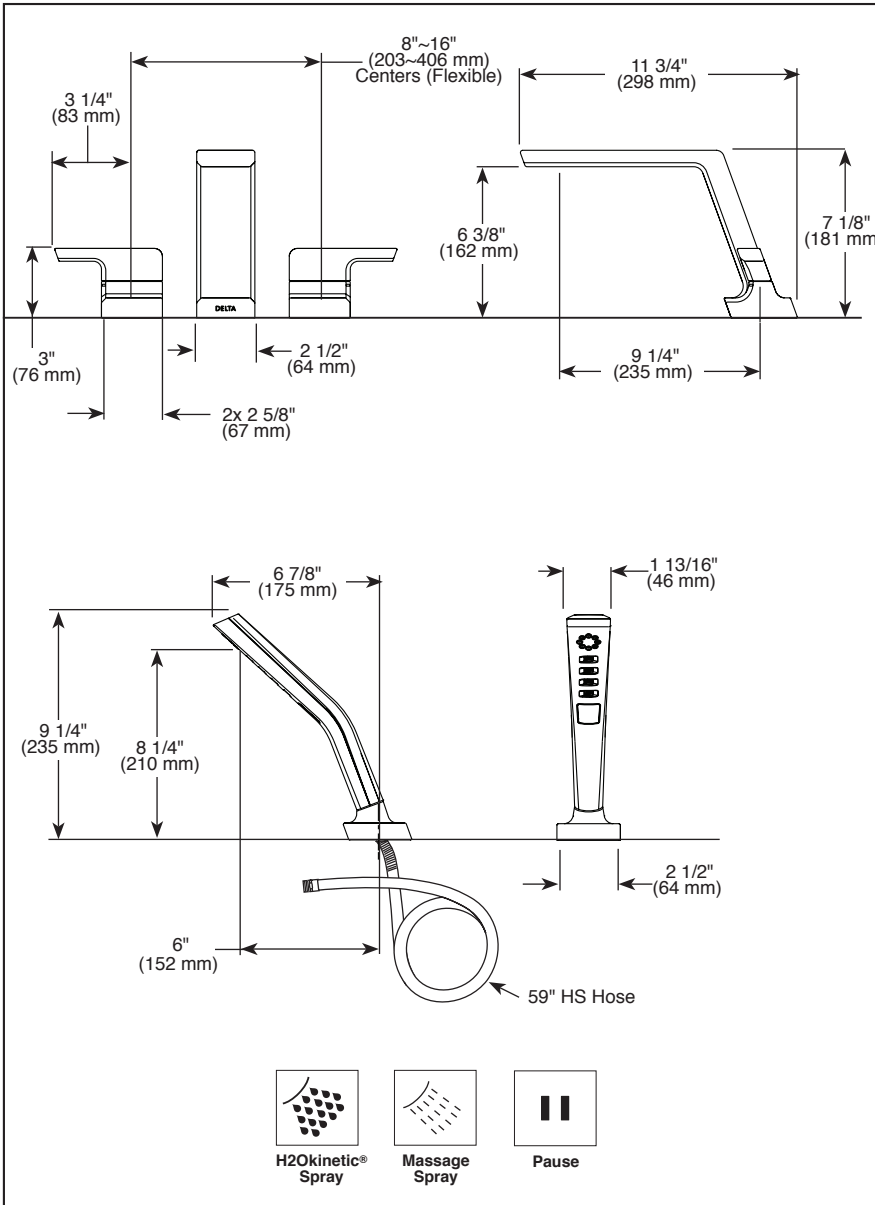

Submitted Model No.: _____

Specific Features: _____

▲ Designate proper finish suffix

see what Delta can do™

ROMAN TUB/WHIRLPOOL FAUCET TRIM

- Pivotal™ Bath Collection
- Three Hole Installation (T2799 Series)
- Four Hole Installation (T4799 Series)

FEATURES:

- Three setting H₂Okinetic® hand shower (T4799)

STANDARD SPECIFICATIONS:

- Temperature and volume controlled with handles
- Rough-In kit must also be ordered to complete installation (R4707 for four hole and R2707 for three hole). There are separate specification sheets on each rough-in kit if more details are required.
- Not compatible for use with R2700 Two Handle Flexible Mount Rough-In.
- Hand shower includes certified double check valves for backflow prevention (T4799)
- Hand shower max flow rate 1.75 gpm @ 80 psi, 6.6 L/min @ 550 kPa
- Red/blue indicators