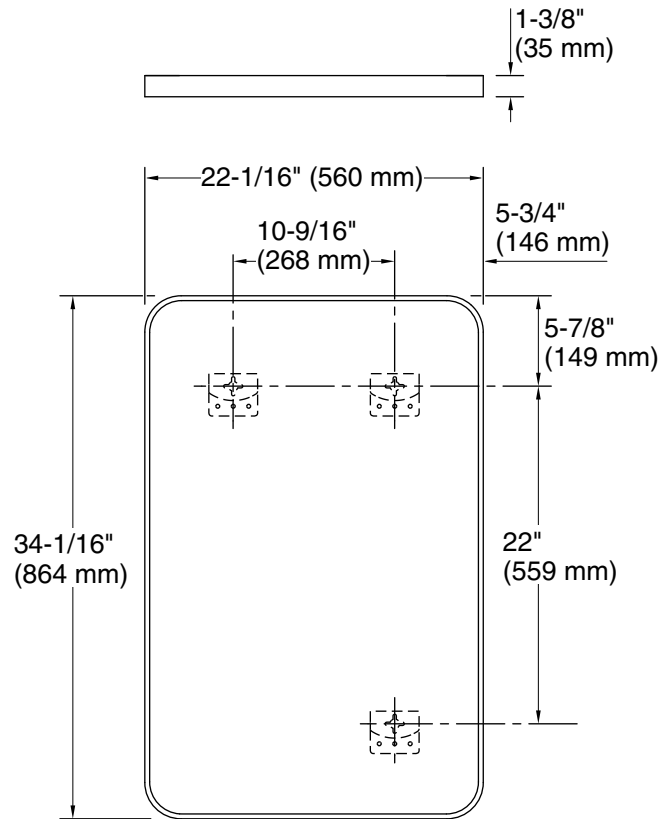

## Essential

22" x 34" rectangle decorative mirror  
**K-26052**

### Technical Information

All product dimensions are nominal.

Mirror type: Wall-mount