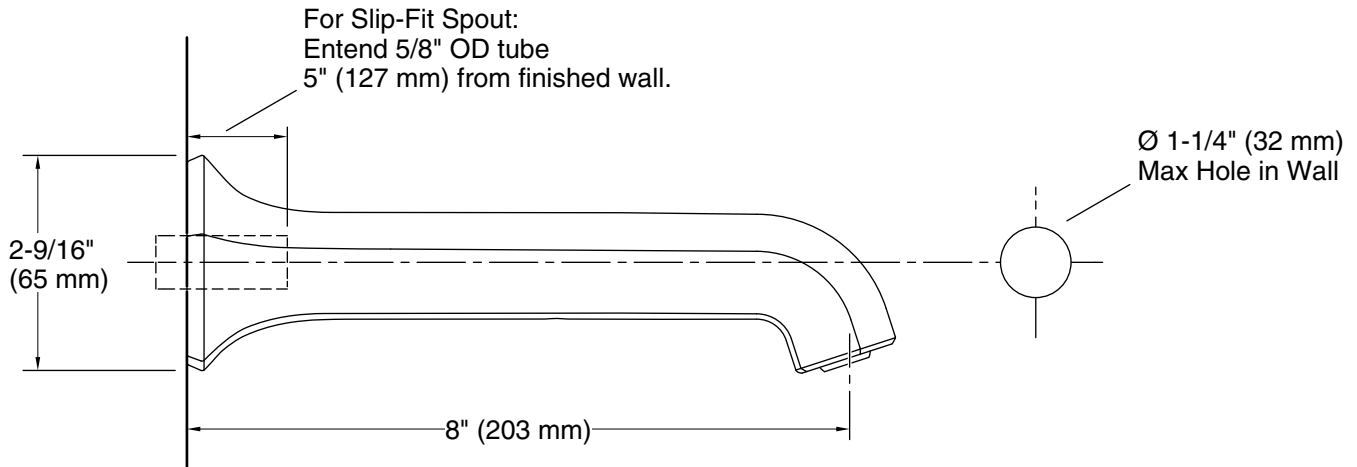

Features

- 8" non-diverter bath spout with slip-fit connection
- 1-1/2" max hole diameter
- Part of the Occasion bathroom faucet and accessory collection
- Diverter valve sold separately

Material

- Premium metal construction for durability and reliability
- KOHLER finishes resist corrosion and tarnishing

Technical Information

All product dimensions are nominal.

Drain included: No