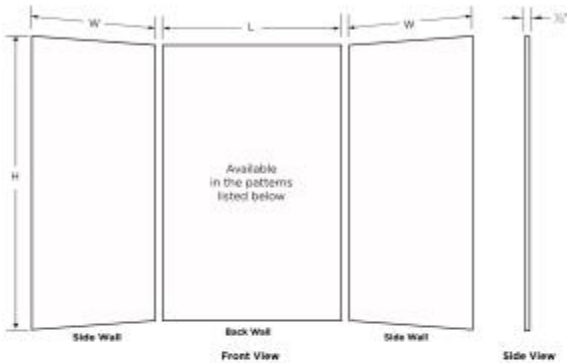

SMMK96-3262 32 x 62 x 96 Swanstone® Smooth Glue up Tub Wall Kit

Model number:

SMMK963262.037

Dimensions: 62" x 32" x 96"

Installation: Glue up

Material: Swanstone®

BUILDER SPECIFICATION DRAWING

3 Piece Wall Kit