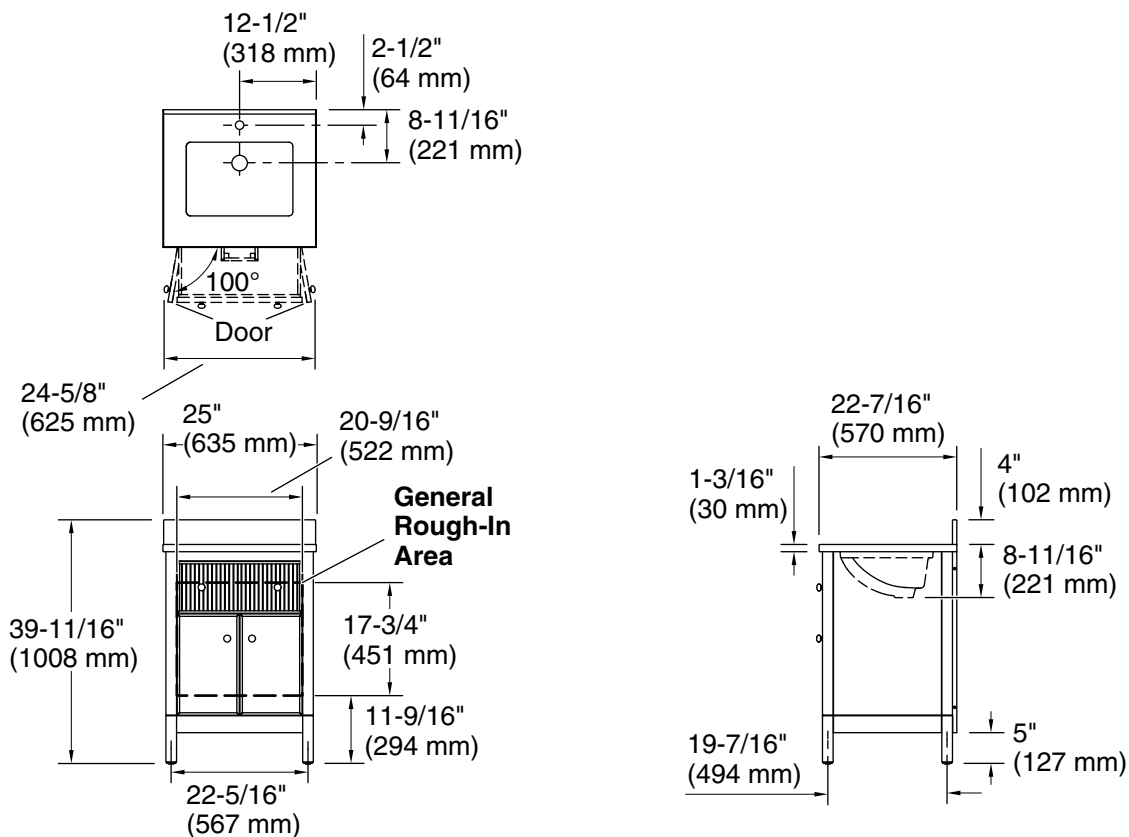

Malin™ by Studio McGee

24" bathroom vanity cabinet with sink and quartz top
K-35018

Features

- Designed in collaboration with Studio McGee
- Set includes cabinet, precut quartz vanity top, backsplash, sink, cabinet hardware
- Full-extension 17" (432 mm) drawers with soft-close undermount slides
- Removable dividers in top drawers to personalize drawer organization
- Three-way adjustable slow-close door hinges for easy cabinet access
- 20-7/16" (519 mm) cabinet interior provides ample storage space
- Finish-matched cabinet interior offers generous clearance for plumbing
- Vanity top has single faucet hole; requires deck-mount faucet (sold separately)
- Vibrant® Brushed Moderne Brass hardware is included on White Oak vanities and Vibrant Polished Nickel hardware on White vanities. Additional hardware finishes are available (sold separately)

	0	White
	SWK	White Oak

Technical Information

All product dimensions are nominal.

Notes

Install this product according to the installation instructions.

Select the type of fastener based upon the wall material. Two 250 lb (113.4 kg) minimum load bearing fasteners are recommended with a lag bolt of length to clear obstacles in the wall and 5/16" washers. Calculate the proper lag bolt length by adding the 1-1/2" (38 mm) backing material, plus the wallboard thickness, plus the back rail thickness.