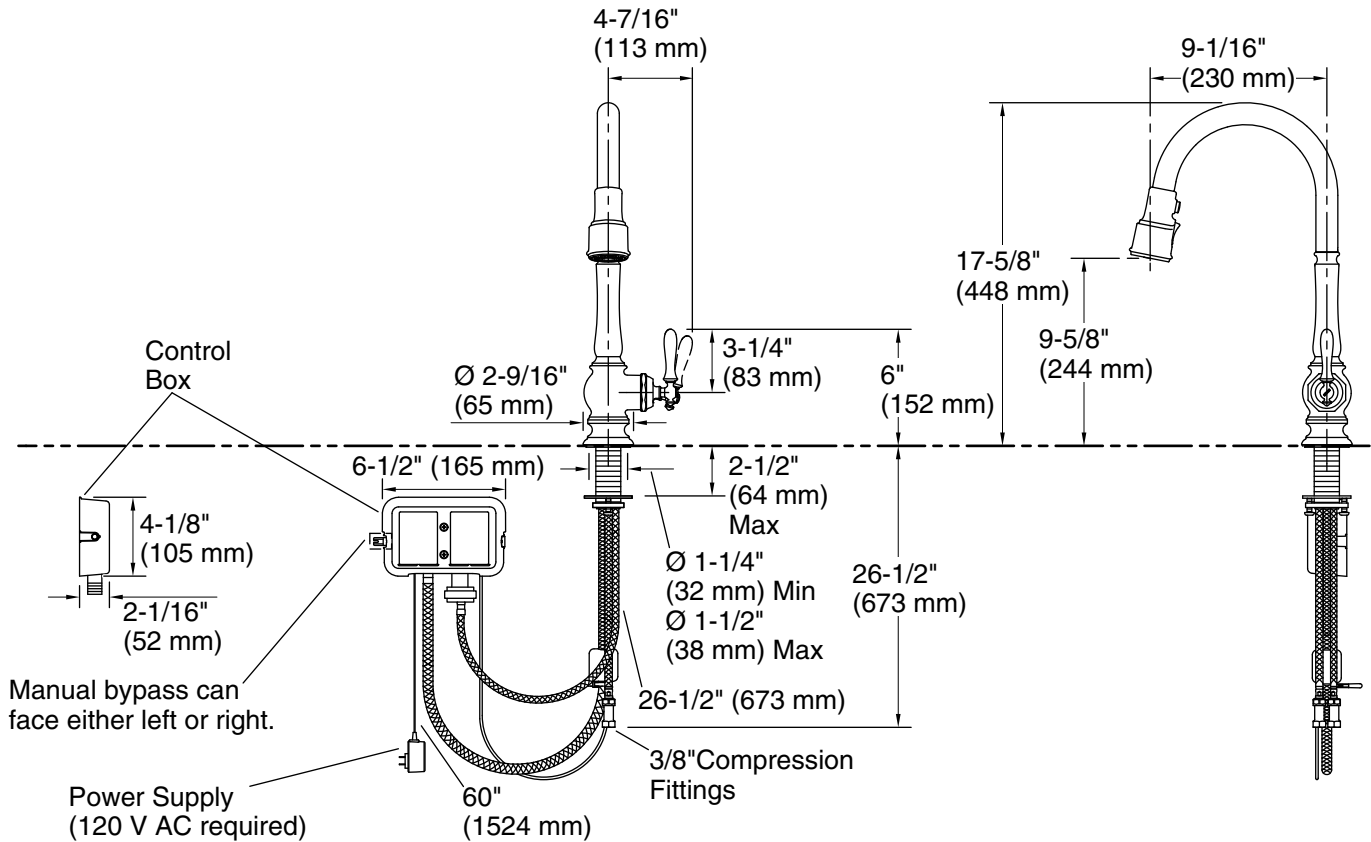

Required Electrical Service

One dedicated circuit required, protected with Class A Ground-Fault Circuit-Interrupter (GFCI). Outside North America, this device may be known as a Residual Current Device (RCD).
120 V, 0.15 A, 50/60 Hz

Technical Information

All product dimensions are nominal.

Power source: Plug - AC, not included

Faucet:

Flow rate: 1.5 gal/min (5.7 l/min)

Pressure: 60 psi (4.1 bar)

Valve body: Plastic

Drain included: No

Spout:

Spout reach: 9-1/16" (231 mm)

Notes

Install this product according to the installation instructions.

REQUIRED: Unswitched power outlet (120 V AC) located below the sink and within 5' (1.5 m) of the control box. (Garbage disposals typically use switched outlets and are not recommended.)

ADA, CSA B651 compliant when installed to the specific requirements of these regulations.