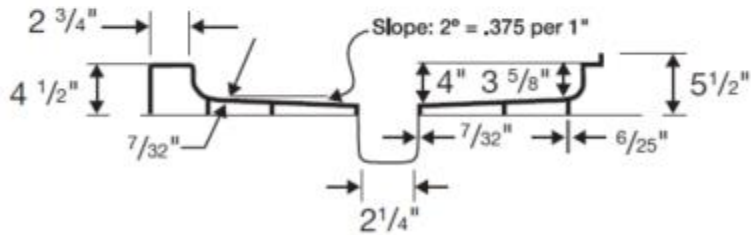

Certifications

SWAN products adhere to one or more of the following certifications:

SS-38NEO 38 x 38 Swanstone Corner Shower Pan

Model number:

SN00038MD.218

Dimensions:

Installation:

Material: Swanstone

Weight

42 lbs - 19 kg

Shape

NeoAngle

Drain location:

Center

Model	A	B
SS-36NEO	36"	18"
SS-38NEO	38"	20"

Project: