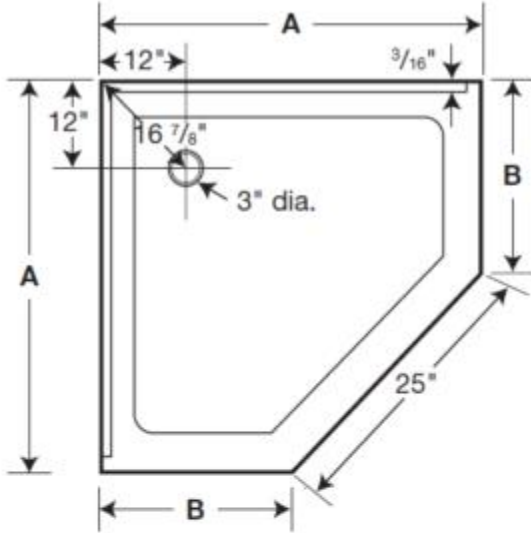

SS-38NEO 38 x 38 Swanstone Corner Shower Pan

Model number:

SN00038MD.218

Dimensions:

Installation:

Material: Swanstone

Standard Features:

- Reinforced solid surface means color and texture run all the way through and cannot wear away.
- Will not mold or mildew, no grout to clean.
- Pebbled, slip resistant surface.
- Coordinates with Swanstone shower and bath systems.

Certifications

SWAN products adhere to one or more of the following certifications:

SS-38NEO 38 x 38 Swanstone Corner Shower Pan

Model number:

SN00038MD.218

Dimensions:

Installation:

Material: Swanstone

Weight

42 lbs - 19 kg

Shape

NeoAngle

Drain location:

Center

Model	A	B
SS-36NEO	36"	18"
SS-38NEO	38"	20"

Project: