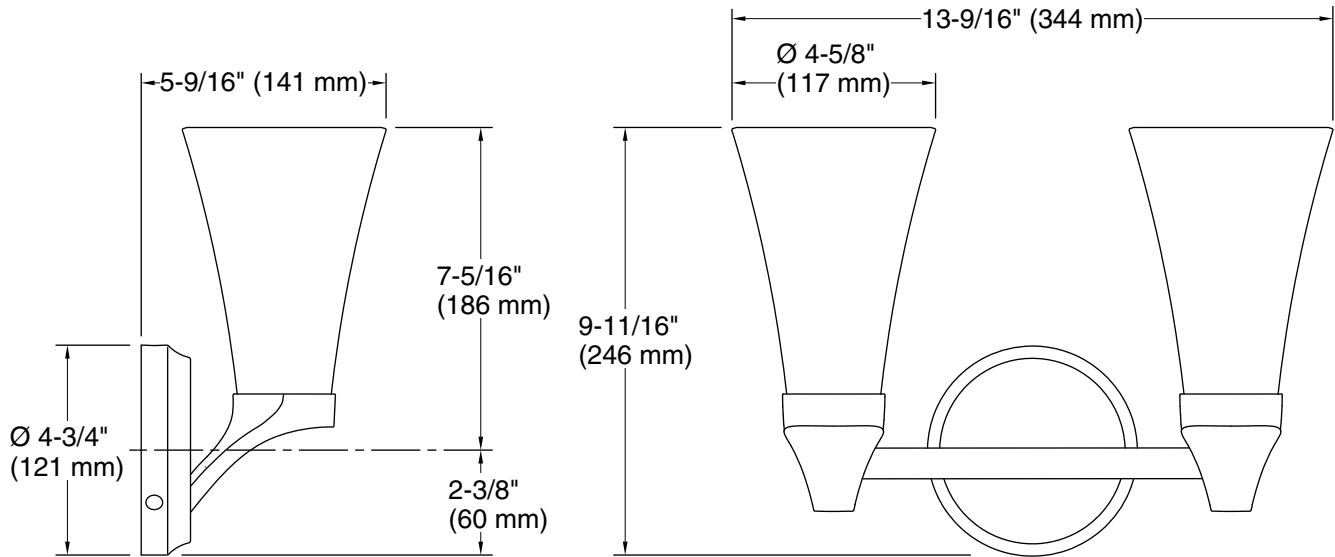

Required Electrical Service

One circuit required.

120 V, 60 Hz

Technical Information

All product dimensions are nominal.

Material: Steel, Glass, Aluminum, Zinc

Number of Lights: 2

Lighting Type: Socket-based

Socket Type: E-12 Candelabra

Number of Shades: 2

Shade Type: Frosted Glass

Notes

Install this product according to the installation instructions.