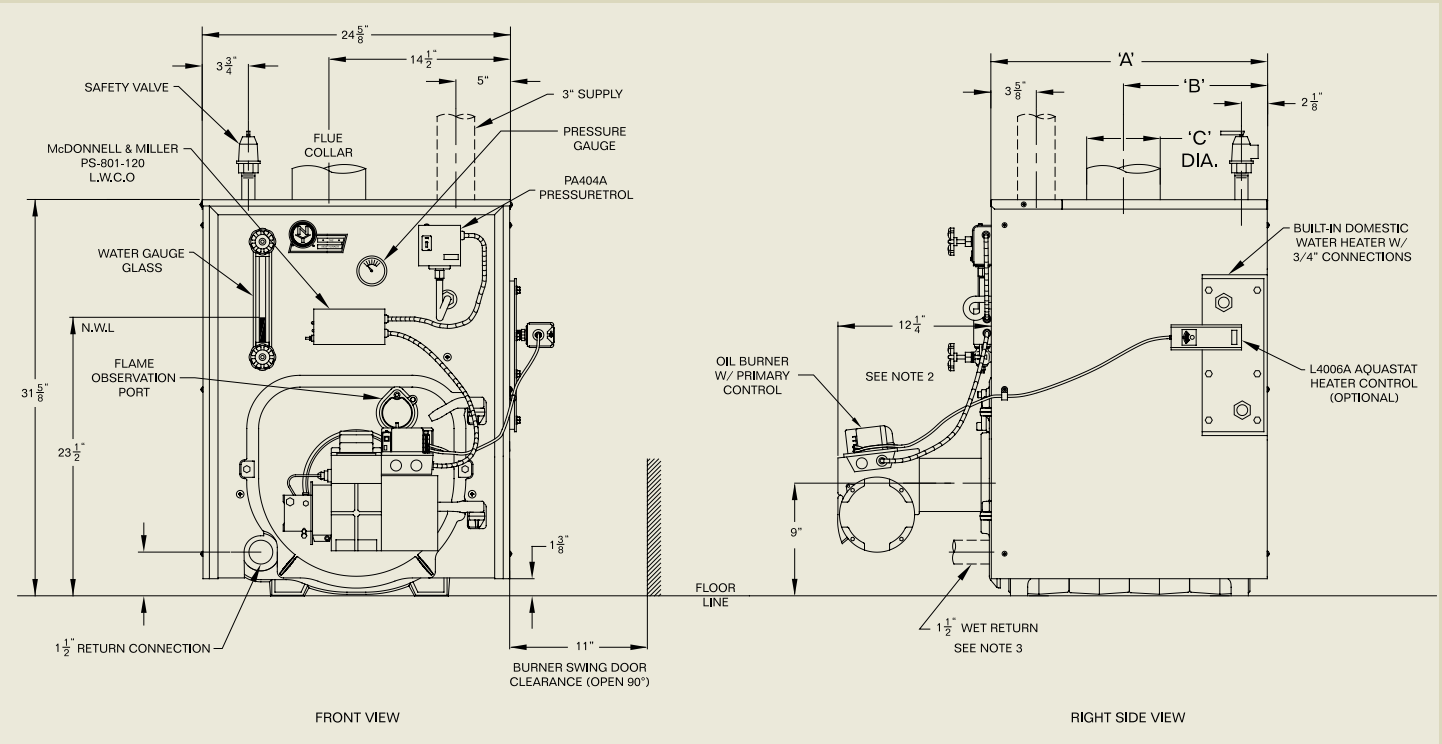

New Yorker[®]
RESIDENTIAL HEATING BOILERS

MADE IN

U . S . A .

Ratings, Specifications, & Dimensions

Model	DOE Heating Capacity (MBH)	AHRI Net Steam (MBH)	AHRI Net Steam (sq.ft.)	Burner Capacity (GPH)	AFUE (%)	Minimum Chimney Req.	Tankless Heater (GPM)	Jacket Depth 'A'	Jacket Rear to Center of Flue 'B'	Flue Collar Dia. 'C'	Approx Ship Wt. (lbs.)
CL3-091	78	56	233	0.65	84.1	8" x 8" x15'	2.25	17-3/8"	8-1/4"	6"	570
CL3-105	90	68	283	0.75	83.8	8" x 8" x15'	2.25	17-3/8"	8-1/4"	6"	570
CL3-140	119	89	370	1.00	82.7	8" x 8" x15'	2.50	17-3/8"	8-1/4"	6"	570
CL4-126	108	81	338	0.90	84.1	8" x 8" x15'	2.50	22-3/8"	10-7/8"	7"	690
CL4-175	149	112	467	1.25	83.5	8" x 8" x15'	2.75	22-3/8"	10-7/8"	7"	690
CL4-210	177	133	554	1.50	82.6	8" x 8" x15'	3.00	22-3/8"	10-7/8"	7"	690
CL5-168	144	108	450	1.20	83.5	8" x 8" x15'	2.75	27-3/8"	13-3/8"	8"	810
CL5-245	207	155	646	1.75	82.5	8" x 8" x15'	3.25	27-3/8"	13-3/8"	8"	810
CL5-280	235	176	733	2.00	82.3	8" x 8" x15'	3.50	27-3/8"	13-3/8"	8"	810

Standard Features

- Fully packaged
- Beckett AFG oil burner
- Beckett GeniSYS primary control
- Electronic ignitor 14KV
- 1-1/2" return connection
- 3" supply connection
- Metal section connectors
- Gauge glass set
- Vertical flue design
- Probe type LWCO
- Pressuretrol
- 15 lb. relief valve