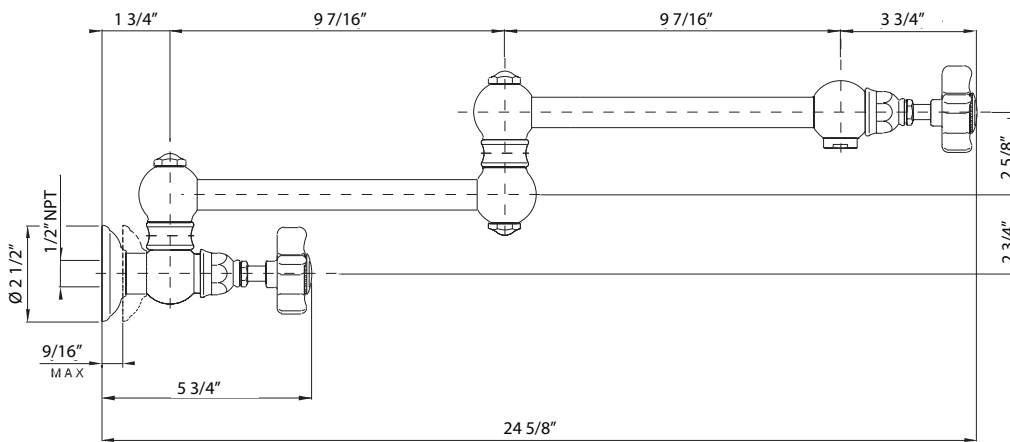

A1451X

Consult your local ROHL showroom for additional information and specifications. For complete warranty details and a list of showrooms, go to www.rohlhome.com.