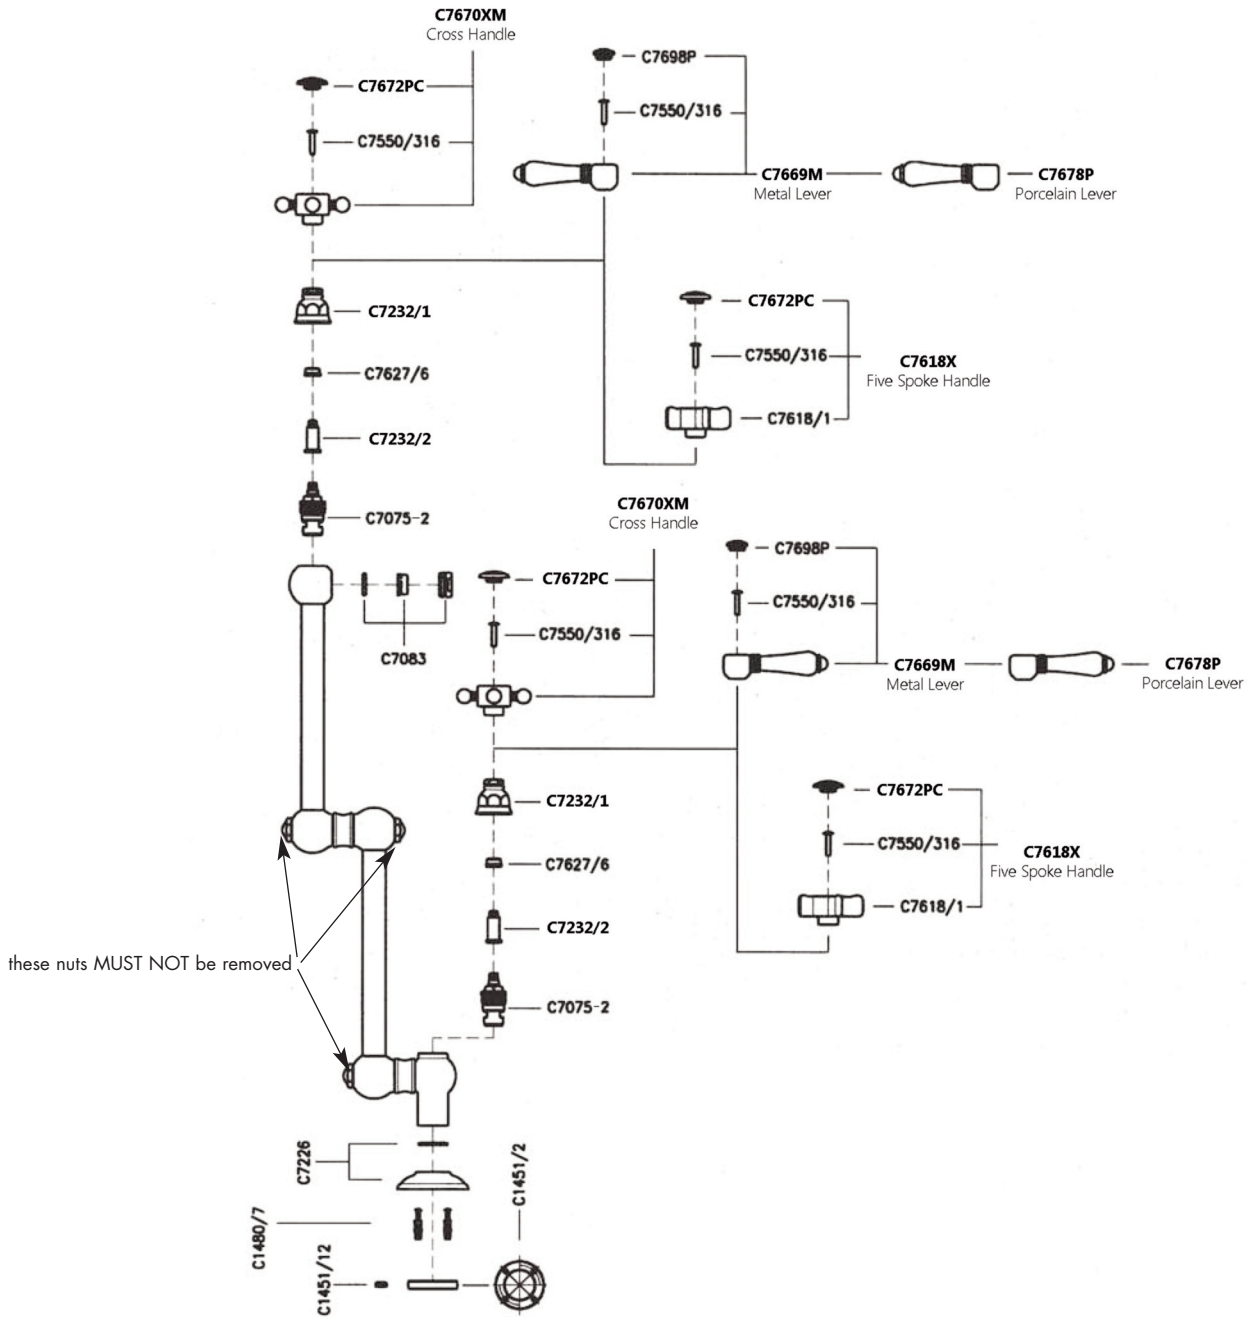

Wall Mounted Country Kitchen Swing Arm Pot Filler

ROHL Italian Country Kitchen Collection

A1451X (Five Spoke Handles)

A1451XM (Cross Handles)

A1451LM (Metal Levers)

A1451LP (Porcelain Levers)

FEATURES

- Ceramic disc cartridges
- Shut off spout prevents dripping
- Folds away when not in use
- Extends for easy use over front or rear burners
- 1/2" female NPT connection
- Dual quarter turn handle shut-offs, one at the wall and one at the outlet. Eliminates need to reach over hot burners.
- 1.5 GPM
- Brass construction

A1451X

A1451LM & A1451LP

A1451XM

Consult your local ROHL showroom for additional information and specifications. For complete warranty details and a list of showrooms, go to www.rohlhome.com.

A1451 Spare Parts