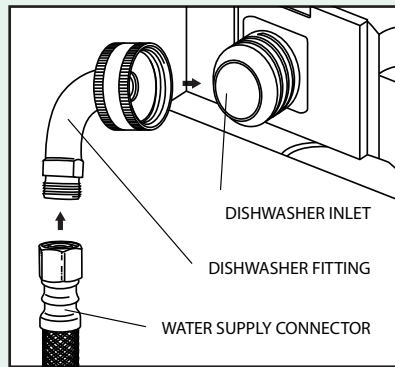

Dishwasher Supply Kit #6W60K

Dishwasher Supply Kit #6W72K

Dishwasher Supply Kit #B6W48K

Dishwasher Supply Kit #B6W60K

Dishwasher Supply Kit #B6W72K

Dishwasher Supply Kit #1W48CUK

Smooth bend allows better water flow with less turbulence

Low lead compliant when used with Fluidmaster® Connector

Large inner diameter allows better water flow

THE FLUIDMASTER® ADVANTAGE:

- High Quality
- Machined Brass For Better Flow
- Reduced Turbulence
- Faster Fill
- More Efficient

EASY INSTALLATION

All dishwasher models manufactured by Whirlpool® Corporation after September 2009 including Whirlpool®, Maytag®, Amana®, KitchenAid® and Jenn-Air® branded dishwashers will have a 3/4" inlet size. The design change of the inlet is intended to make installation easier to align and attach and will require less torque to make an adequate seal. This will improve the quality of the installation, saving time and effort.