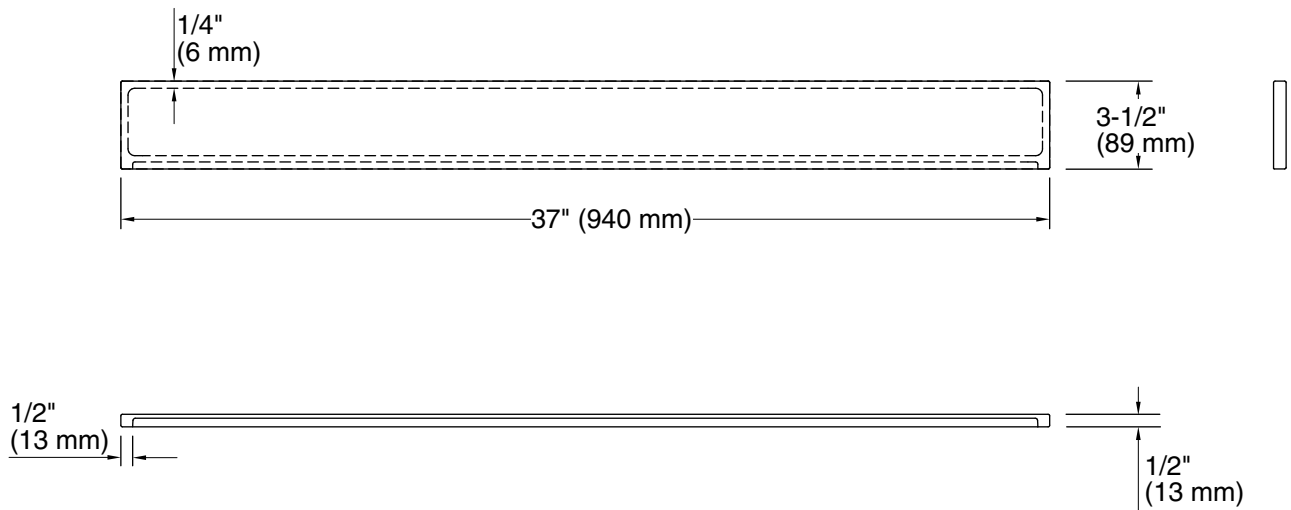

**Technical Information**

All product dimensions are nominal.  
Installation: Vanity top/ITB

**Notes**

Install this product according to the installation instructions.