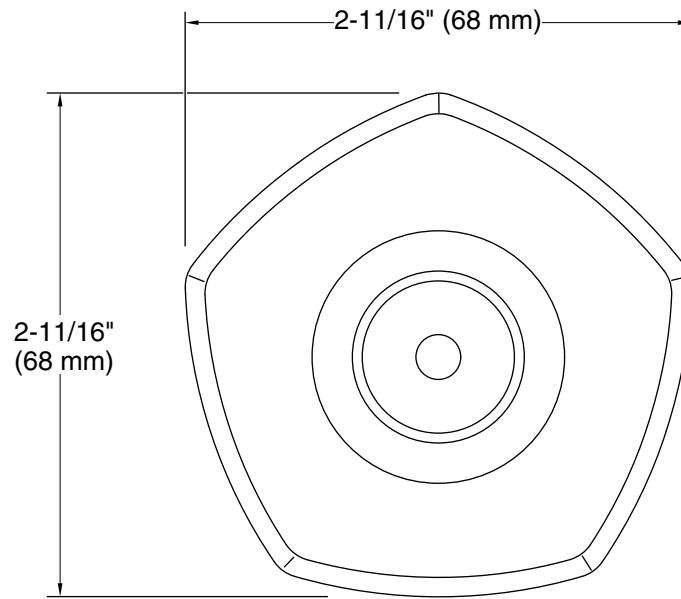

Features

- 2-3/4" (70 mm) x 2-3/4" (70 mm)
- For use with a 24" or 30" basic slidebar (sold separately)
- Part of the Occasion bathroom faucet and accessory collection

Material

- Premium metal construction for durability and reliability
- KOHLER finishes resist corrosion and tarnishing

Technical Information

All product dimensions are nominal.

Drain included: No