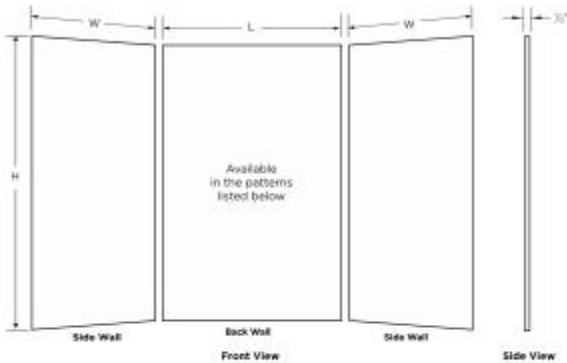

MTMK84-3262 32 x 62 x 84 Swanstone® Metro Subway Tile Glue up E

Model number:

Dimensions: 62" x 32" x 84"

Installation: Glue up

Material: Swanstone®

BUILDER SPECIFICATION DRAWING

3 Piece Wall Kit