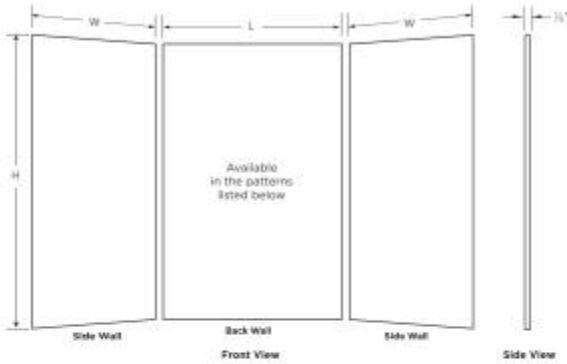

SK-364872 36 x 48 x 72 Swanstone® Smooth Glue up Tub Wall Kit

Model number:

SK364872.226

Dimensions: 36" x 48" x 72"

Installation: Glue up

Material: Swanstone®

3 PIECE WALL KIT

Builder Specification Drawing