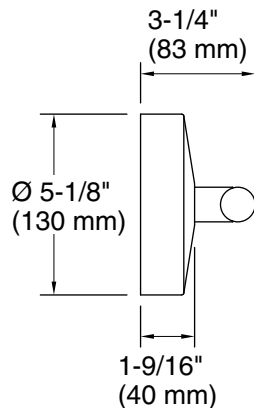

Required Electrical Service

One circuit required.

Lights: 120 V, 60 Hz

Technical Information

All product dimensions are nominal.

Material: Steel, Aluminum, Glass

Number of Lights: 2

Lighting Type: Integrated LED

Number of Shades: 2

Shade Type: Glass - frosted

Electrical component rating: LED: 60 Hz, 12 W, 700 Lumens, 3000K