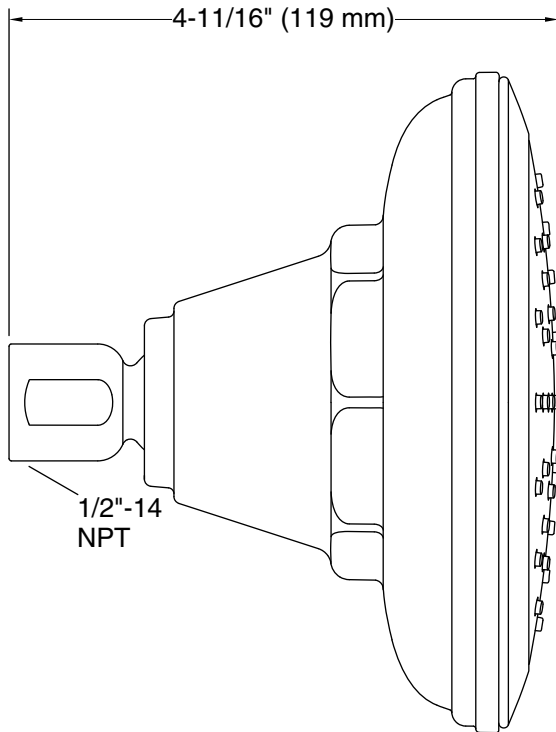

Features

- Optimized sprayface with 48 nozzles delivers a more focused coverage of large water droplets
- MasterClean™ sprayface features an easy-to-clean surface that withstands mineral buildup and maximizes spray performance
- 1/2" NPT connection
- 1.75 gpm (6.6 lpm) maximum flow rate
- Coordinates with Pinstripe faucets, accessories, and showering components to complete your bathroom
- This product can help a building earn Water Efficiency points in LEED® Green Building Rating System

Technical Information

All product dimensions are nominal.

Showerhead/Body Spray:

Rated maximum flow: 1.75 gal/min (6.6 l/min)

Pressure: 80 psi (5.5 bar)

Notes

For use with automatic compensating valves rated at 1.4 gal/min (5.3 l/min) or less.