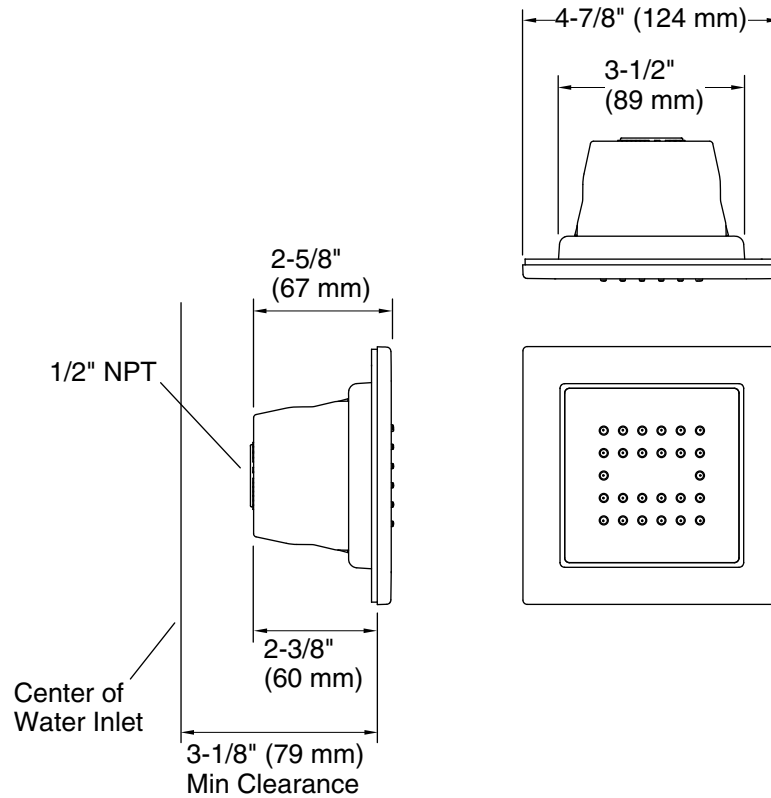

Features

- ½" NPT connections.
- 2.5 gallons (9.5 L) per minute maximum flow rate at 80 psi (552kPA)
- Available as a 54-nozzle with soothing spray [K-8002] or a 22-nozzle with stimulating spray [K-8003]
- Low-profile design complements any décor.
- MasterClean™ sprayface features an easy-to-clean surface that withstands mineral buildup.

Technical Information

All product dimensions are nominal.

Notes

Install this product according to the installation instructions.