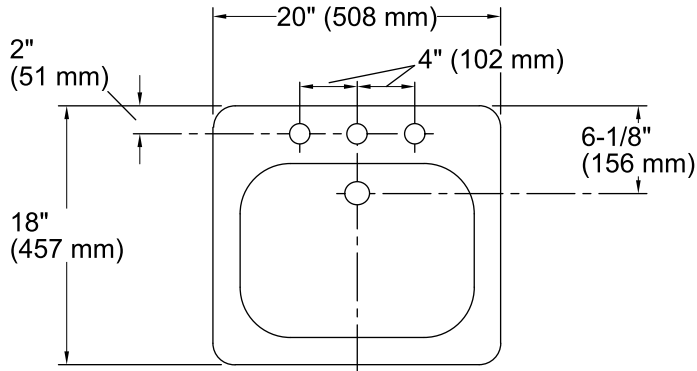

Features

- KOHLER cast iron.
- Under-mount.
- Rectangular basin.
- With overflow.
- Can accommodate single-hole center-mount or widespread faucet.
- 8-inch centers.
- 16" (406 mm) x 12" (305 mm)

Recommended Accessories

0	White
47	Almond
96	Biscuit

Technical Information

All product dimensions are nominal.

Bowl configuration: Single

Installation: Under-mount

Bowl area (Only) Length: 16" (406 mm)
Width: 12" (305 mm)
Water depth: 5" (127 mm)

Number of deck holes: 3

Drain hole: 1-11/16" (43 mm)

Template: Under-mount, 114409-7, required, included

Notes

Install this product according to the installation guide.

ADA compliant when installed to the specific requirements of these regulations.