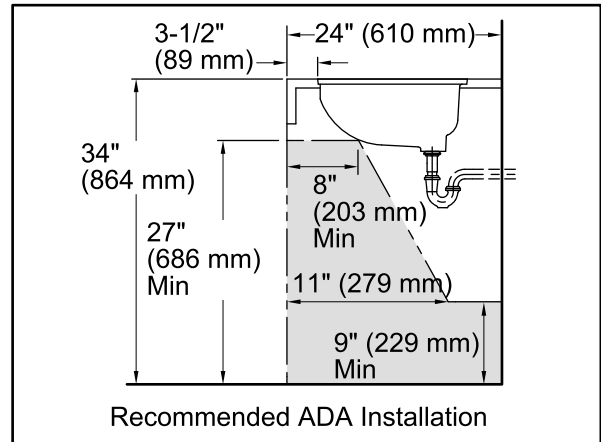

Features

- KOHLER cast iron.
- Under-mount.
- Rectangular basin.
- With overflow.
- Can accommodate single-hole center-mount or widespread faucet.
- 8-inch centers.
- 16" (406 mm) x 12" (305 mm)

Recommended Accessories

0	White
47	Almond
96	Biscuit

Technical Information

All product dimensions are nominal.

Bowl configuration: Single

Installation: Under-mount

Bowl area (Only) Length: 16" (406 mm)
Width: 12" (305 mm)
Water depth: 5" (127 mm)

Number of deck holes: 3

Drain hole: 1-11/16" (43 mm)

Template: Under-mount, 114409-7, required, included

Notes

Install this product according to the installation guide.

ADA compliant when installed to the specific requirements of these regulations.