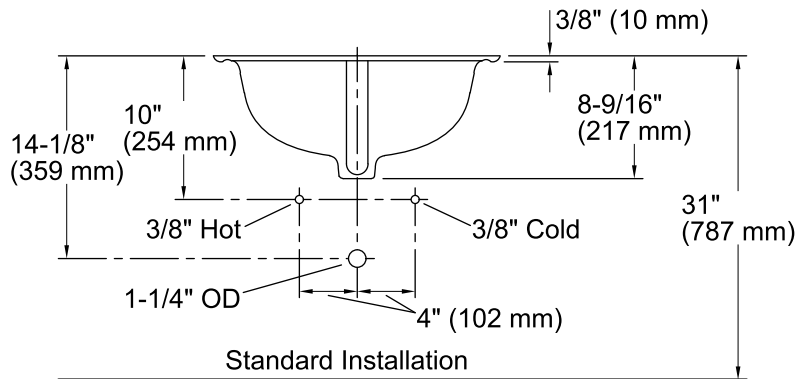

Features

- KOHLER cast iron.
- Under-mount.
- Rectangular basin.
- With overflow.
- Can accommodate single-hole center-mount or widespread faucet.
- 8-inch centers.
- 16" (406 mm) x 12" (305 mm)

Recommended Accessories

0	White
47	Almond
96	Biscuit

Technical Information

All product dimensions are nominal.

Bowl configuration: Single

Installation: Under-mount

Bowl area (Only) Length: 16" (406 mm)
Width: 12" (305 mm)
Water depth: 5" (127 mm)