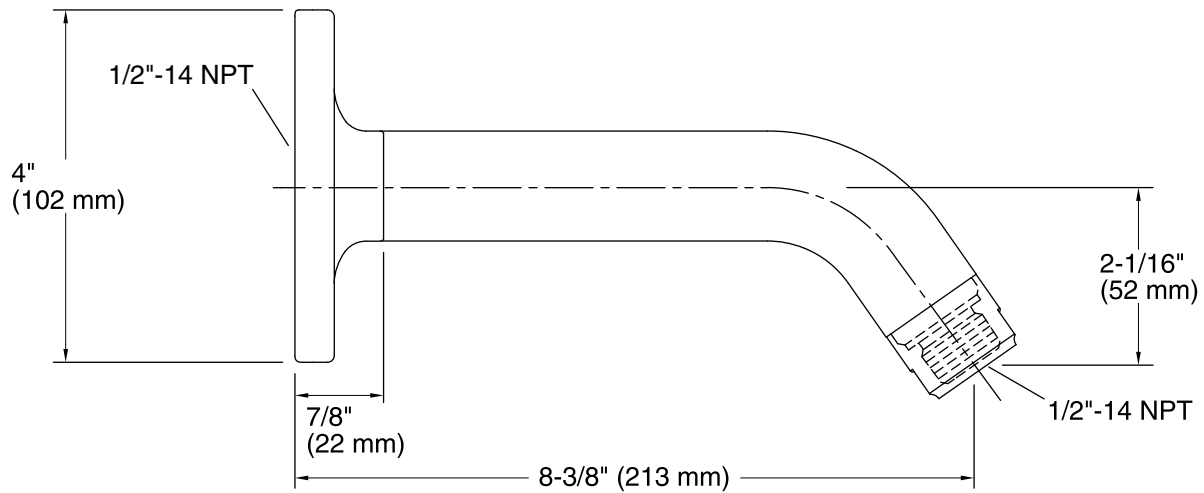

Features

- 1/2" - 14 NPT connection.
- Fluid design lines for ease of cleaning.
- For use with KOHLER showerheads (sold separately).

Material

- Metal construction.

Codes/Standards

ASME A112.18.1/CSA B125.1

Technical Information

All product dimensions are nominal.

Notes

Install this product according to the installation guide.