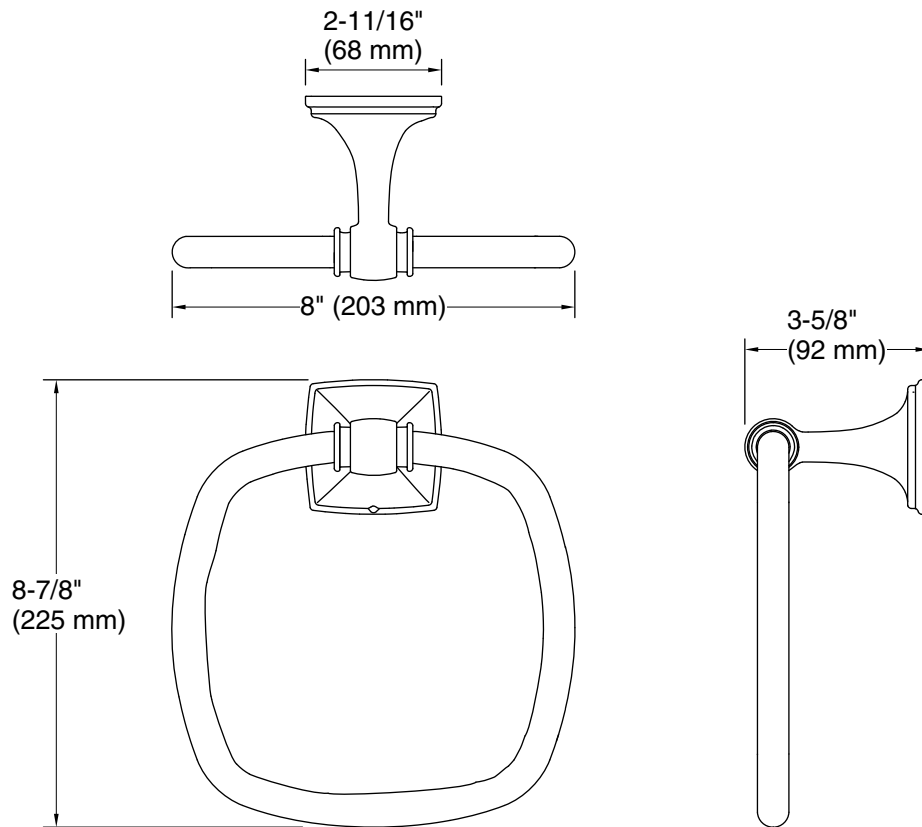

Features

- Coordinates with transitional-style KOHLER® faucets and showering components
- Includes installation hardware

Material

- Premium metal construction for durability and reliability
- KOHLER® finishes resist corrosion and tarnishing

Color	Code	Description
	CP	Polished Chrome
	BN	Vibrant® Brushed Nickel
	2BZ	Oil-Rubbed Bronze
	2MB	Vibrant® Brushed Moderne Brass

Technical Information

All product dimensions are nominal.

Material: Zinc, Stainless Steel