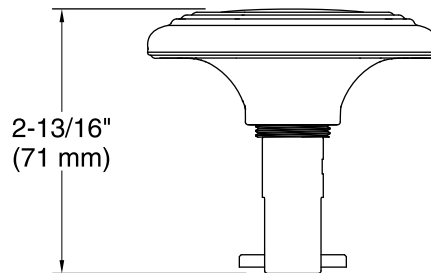

Material

- Durable metal construction.
- KOHLER finishes resist corrosion and tarnishing.

Required Accessories

K-37380 30" Rough-in Cable Bath Drain

or

K-37383 30" Rough-in Cable Bath Drain

Codes/Standards

ASME A112.18.2/CSA B125.2

Technical Information

All product dimensions are nominal.

Notes

Install this product according to the installation guide.