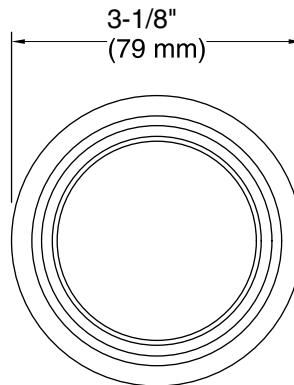

Material

- Durable metal construction.
- KOHLER finishes resist corrosion and tarnishing.

Required Accessories

K-37380 30" Rough-in Cable Bath Drain

or

K-37383 30" Rough-in Cable Bath Drain

Codes/Standards

ASME A112.18.2/CSA B125.2

Technical Information

All product dimensions are nominal.

Notes

Install this product according to the installation guide.