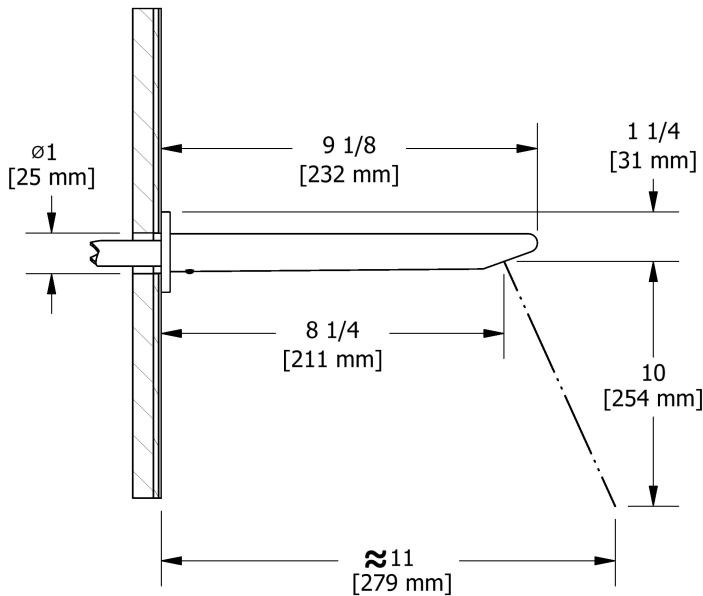

Specifications

Wall-mount tub spout
FR80

Descriptions

- 1/2" copper slip fit inlet
- Brass

Certifications

- CSA B125.1
- ASME A112.18.1
- CMR248 Approval

UPC®

Sizes, models and finishes may differ from thoses presented.