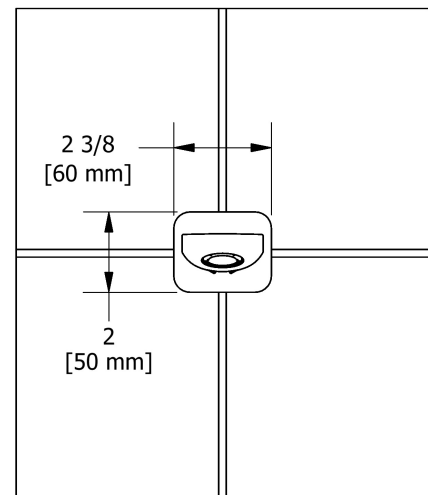

Specifications

Wall-mount tub spout
FR80

Descriptions

- 1/2" copper slip fit inlet
- Brass

Certifications

- CSA B125.1
- ASME A112.18.1
- CMR248 Approval

UPC®

Sizes, models and finishes may differ from thoses presented.