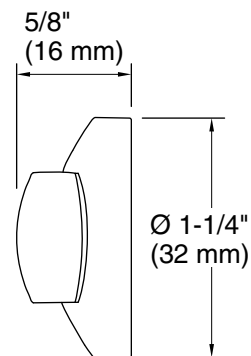

Santa Rosa™
Left-hand trip lever
K-30919-L

Features

- Left-hand Polished Chrome trip lever
- For use with K-30810, K-30811, K-30812, and K-32901 Santa Rosa™ toilets

Material

- Premium metal construction for durability and reliability
- KOHLER finishes resist corrosion and tarnishing

Codes/Standards

None Applicable

**KOHLER® One-Year Limited
Warranty**

See website for detailed warranty information.

Technical Information

All product dimensions are nominal.

Material: Zinc, Stainless Steel