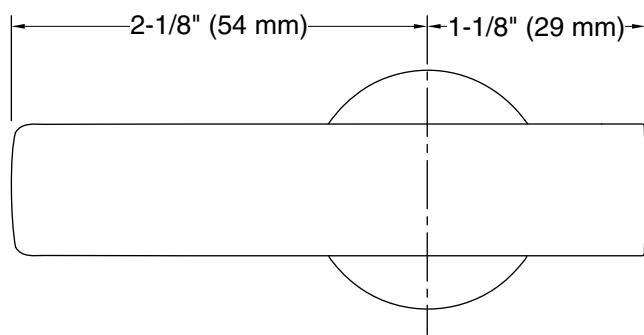

Technical Information

All product dimensions are nominal.

Material: Zinc, Stainless Steel