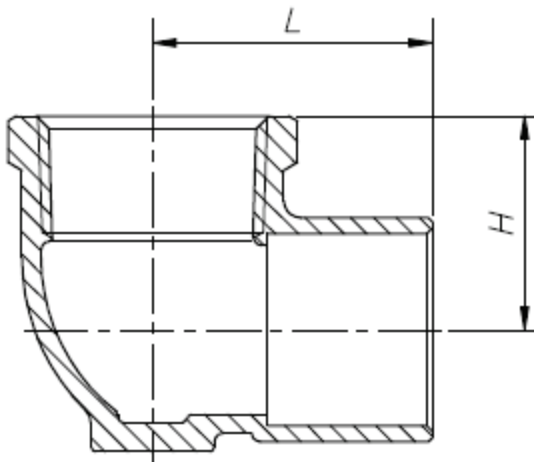

DE-LF Drop Ear Elbow • Spec Sheet

FEATURES & BENEFITS

- Lead Free Bronze*
- NPT X Sweat
- Sizes 1/2" & 3/4"

MATERIAL SPECIFICATIONS

Part	Material
Body	Bronze C89550

DIMENSIONS

Part #	Size	L	H
DE-0203LF	3/8" FIP X 1/2" CXC	1.09	0.80
DE-0303CLF	1/2" CXC X 1/2" CXC	0.92	0.92
DE-0303LF	1/2" FIP X 1/2" CXC	0.97	0.75
DE-0304LF	1/2" FIP X 3/4" CXC	1.25	0.98
DE-0403LF	3/4" FIP X 1/2" CXC	1.21	1.06
DE-0404LF	3/4" FIP X 3/4" CXC	1.28	0.98