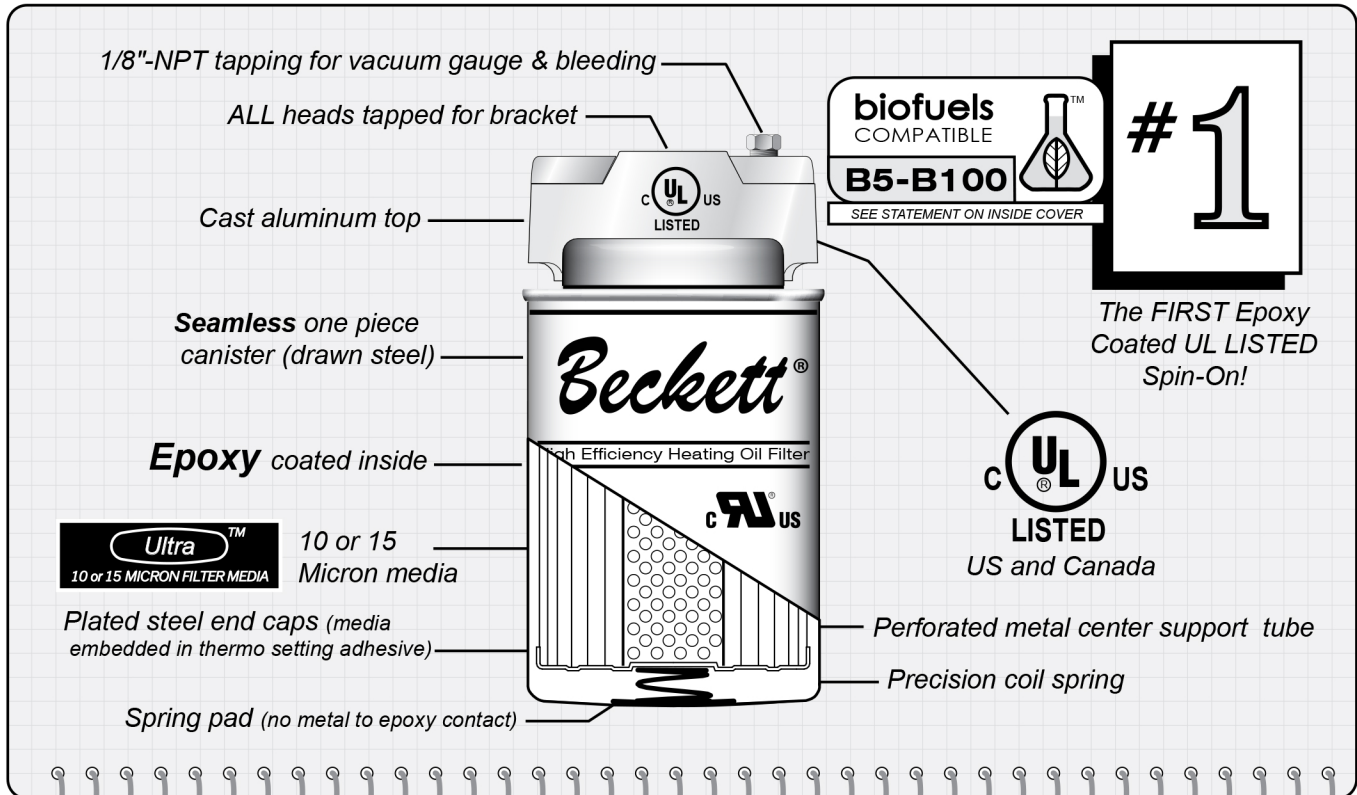

Beckett®

the NEW industry leader in Spin-Ons!

For Every Service Need...

Residential

Commercial

F99, F99B

F100, F100-2B

F100-1

Mounting Bracket Kit

FLI™ Filter Life Indicator with Gauge Mount & Bleeder fitting

See the following pages for a complete listing of the entire Spin-On line, replacement elements, and accessories.

Item No.	F99	F99B	F100	F100-2B	F100-1
Microns	10	15	10	15	30
GPH	16	16	29	29	52
Fuel Oils	1, 2, up to B5	1, 2, up to B100	1, 2, up to B5	1, 2, up to B100	1, 2, up to B5

All Beckett Spin-On filters and replacement elements are either UL Listed or UL Recognized Components