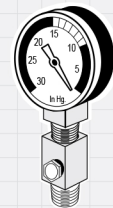

Mounting Bracket Kit

FLI™ Filter Life Indicator with Gauge Mount & Bleeder fitting

See the following pages for a complete listing of the entire Spin-On line, replacement elements, and accessories.

Item No.	F99	F99B	F100	F100-2B	F100-1
Microns	10	15	10	15	30
GPH	16	16	29	29	52
Fuel Oils	1, 2, up to B5	1, 2, up to B100	1, 2, up to B5	1, 2, up to B100	1, 2, up to B5