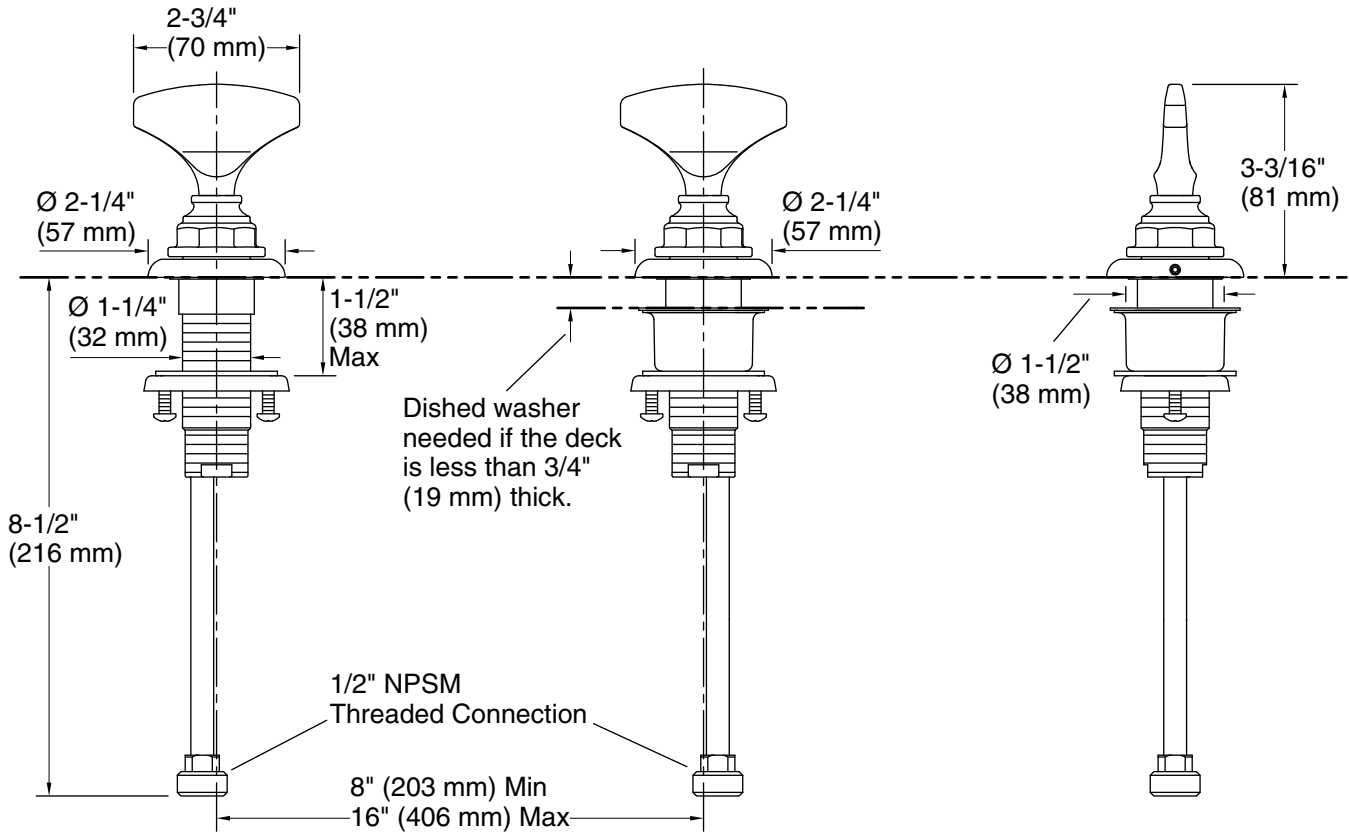

Technical Information

All product dimensions are nominal.

Notes

Install this product according to the installation instructions.

ADA compliant when installed to the specific requirements of these regulations.