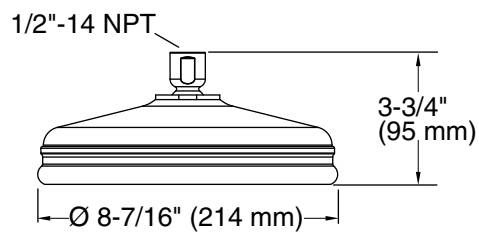

TRADITIONAL ROUND

Installation Notes

Install this product according to the installation guide.

K-13692