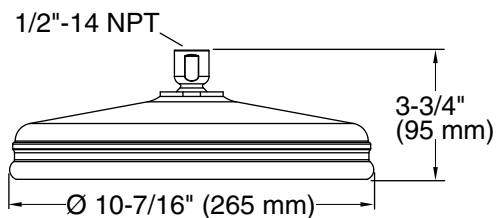

TRADITIONAL ROUND

Installation Notes

Install this product according to the installation guide.

K-13693

Product Diagram