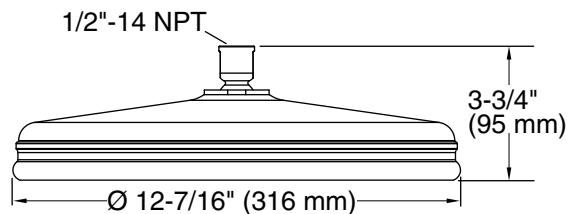

K-13694

Product Diagram